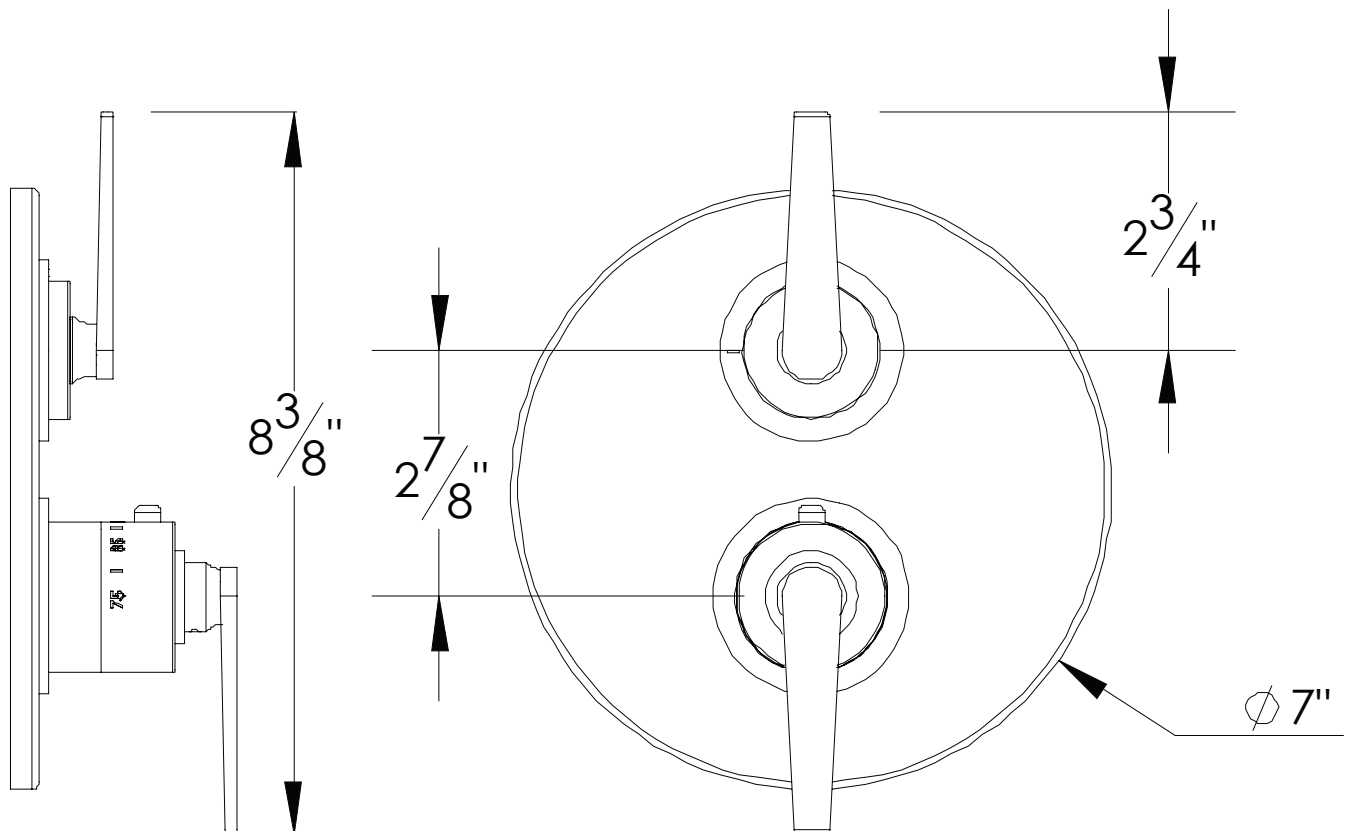

#### 1/2" Thermostatic trim with volume control

- "HO" style handles
- Includes trim plate and handles
- VALVE NOT INCLUDED
- USE TH-8000 VALVE
- Volume Control for One Outlet

The measurements shown are for reference only. Products and specifications shown are subject to change without notice.