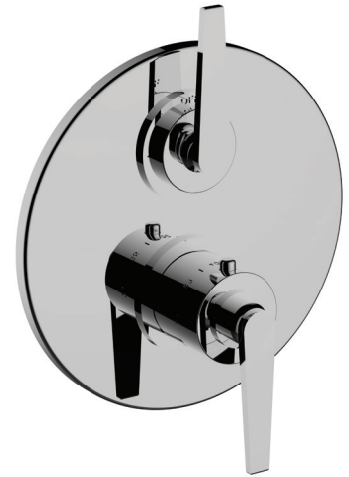

### ITEM # 7095HO-TM

#### 1/2" Thermostatic trim with volume control

- "HO" style handles
- Includes trim plate and handles
- VALVE NOT INCLUDED
- USE TH-8000 VALVE
- Volume Control for One Outlet

The measurements shown are for reference only. Products and specifications shown are subject to change without notice.