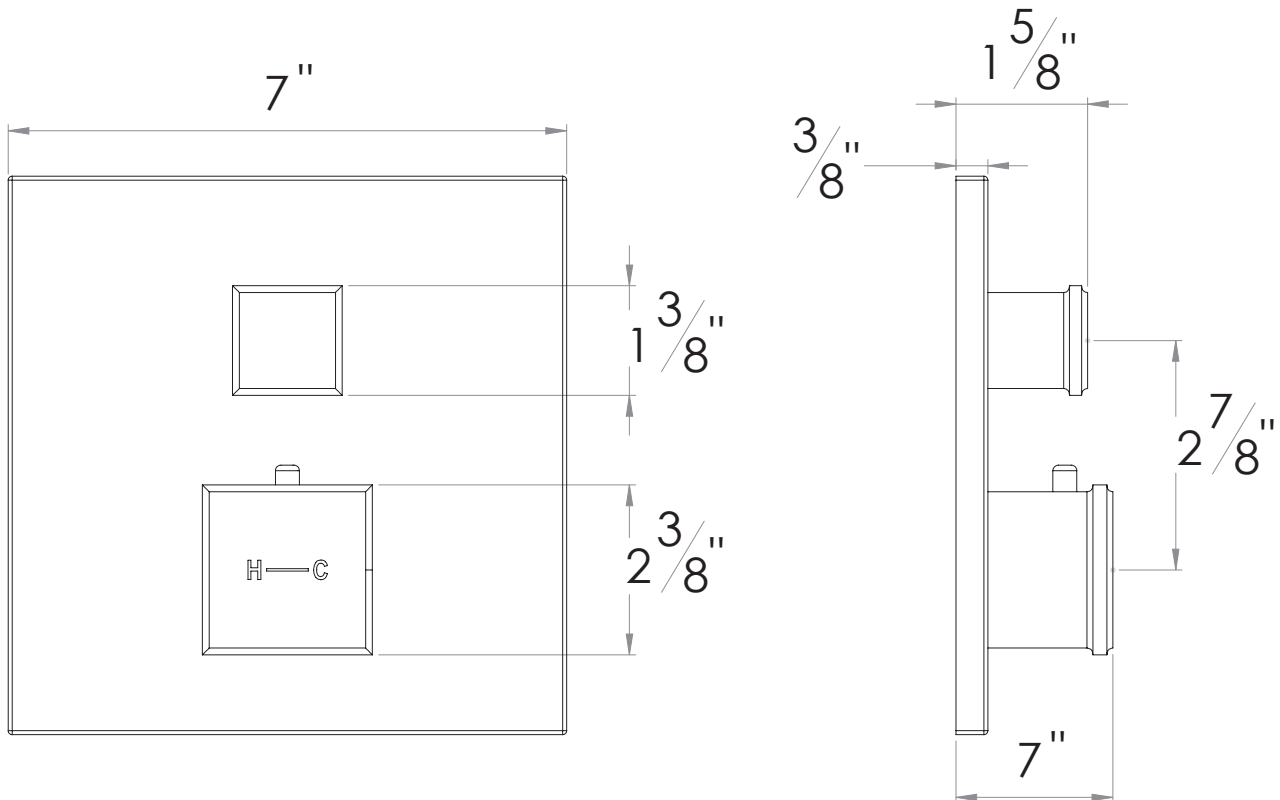

PRODUCT SPECIFICATION SHEET

ITEM # 7095MC-TM

TRIM

1/2" Thermostatic trim with volume control

- "MC" style handles
- Includes trim plate and handles
- VALVE NOT INCLUDED
- USE TH-8000 VALVE
- Volume Control for One Outlet

The measurements shown are for reference only. Products and specifications shown are subject to change without notice.