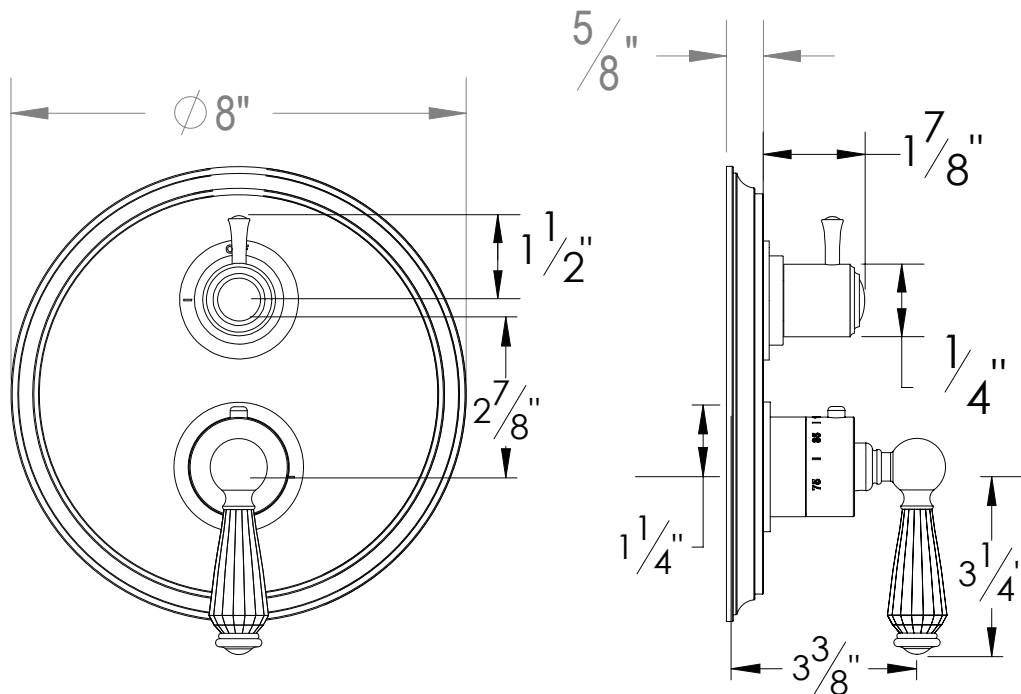

PRODUCT SPECIFICATION SHEET

ITEM # 7096EC-TM

TRIM (Shared function)

1/2" Thermostatic trim with 2-way diverter

- "EC" style handles
- Includes trim plate and handles
- VALVE NOT INCLUDED
- USE TH-8202 VALVE
- Shut-off / diverter for Two Outlets
- For shared application

The measurements shown are for reference only. Products and specifications shown are subject to change without notice.