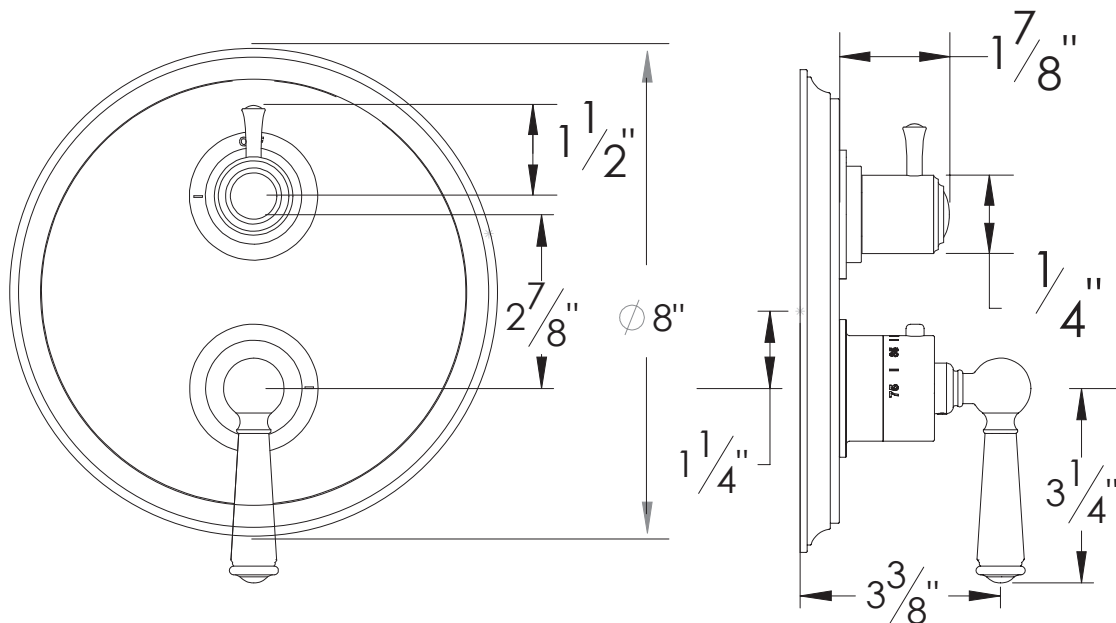

PRODUCT SPECIFICATION SHEET

ITEM # 7096EP-TM

TRIM (Shared function) 1/2" Thermostatic trim with 2-way diverter

- "EP" style handles
- Includes trim plate and handles
- VALVE NOT INCLUDED
- USE TH-8202 VALVE
- Shut-off / diverter for Two Outlets
- For shared application

The measurements shown are for reference only. Products and specifications shown are subject to change without notice.

www.santecfaucet.com | P: 310.542.0063 F: 310.542.5681