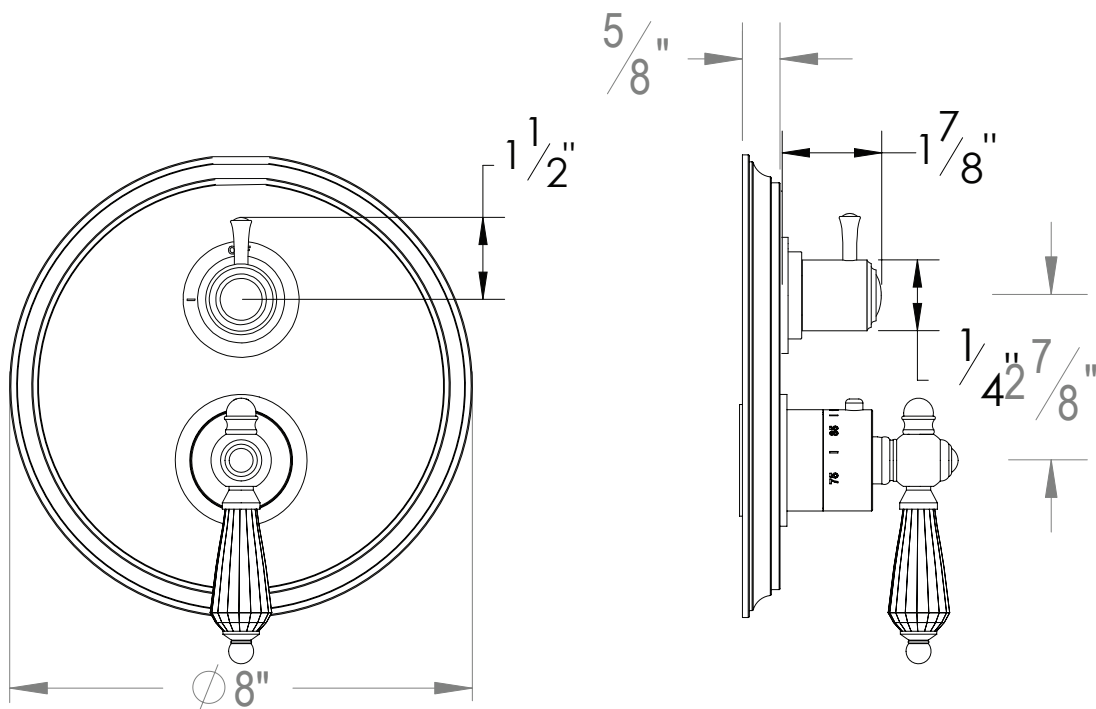

#### 1/2" Thermostatic trim with 2-way diverter

- "KC" style handles
- Includes trim plate and handles
- VALVE NOT INCLUDED
- USE TH-8202 VALVE
- Shut-off / diverter for Two Outlets
- For shared application