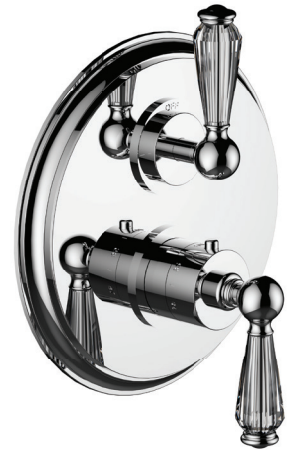

**PRODUCT SPECIFICATION SHEET**

**ITEM # 7097EC-TM**

**TRIM**

**1/2" Thermostatic trim with volume control and 2-way diverter**

- "EC" style handles
- Includes trim plate and handles
- VALVE NOT INCLUDED
- USE TH-8200 VALVE
- Shut-off / diverter for Two Outlets