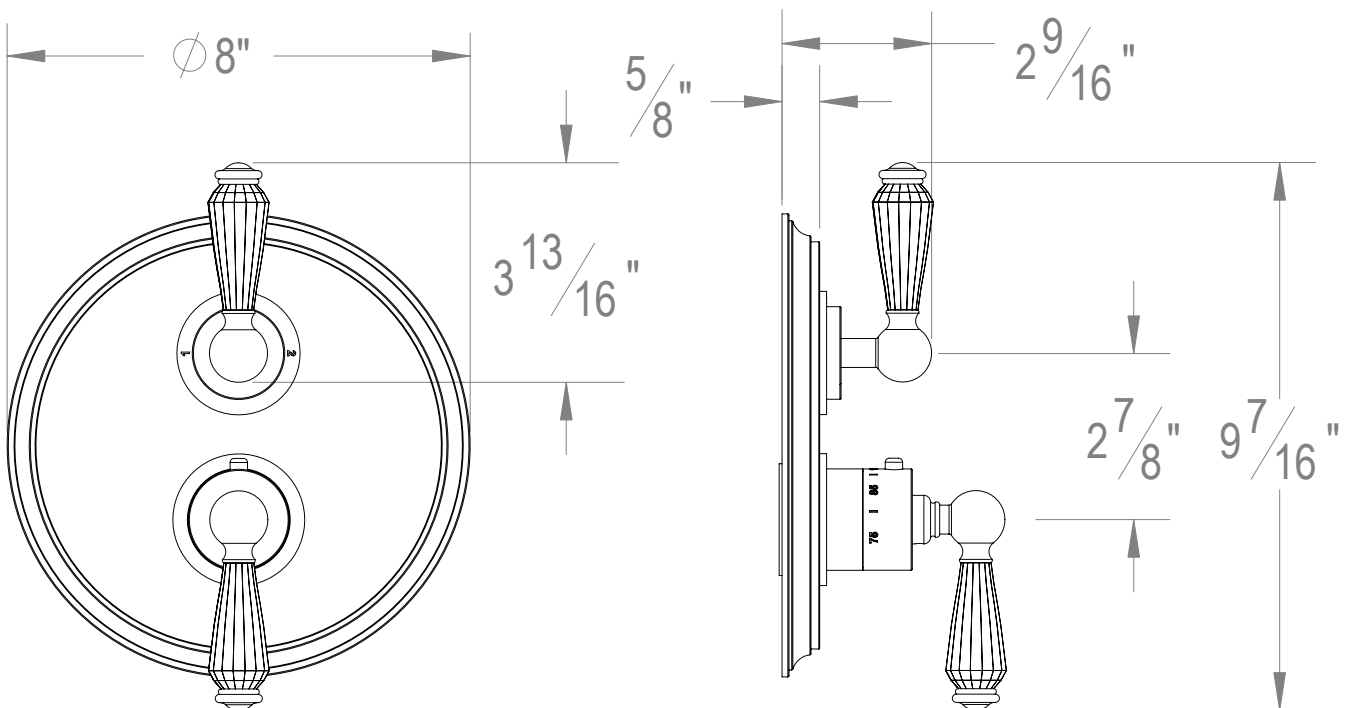

**PRODUCT SPECIFICATION SHEET**

**ITEM # 7097EC-TM**

**TRIM**

**1/2" Thermostatic trim with volume control and 2-way diverter**

- "EC" style handles
- Includes trim plate and handles
- VALVE NOT INCLUDED
- USE TH-8200 VALVE
- Shut-off / diverter for Two Outlets

The measurements shown are for reference only. Products and specifications shown are subject to change without notice.