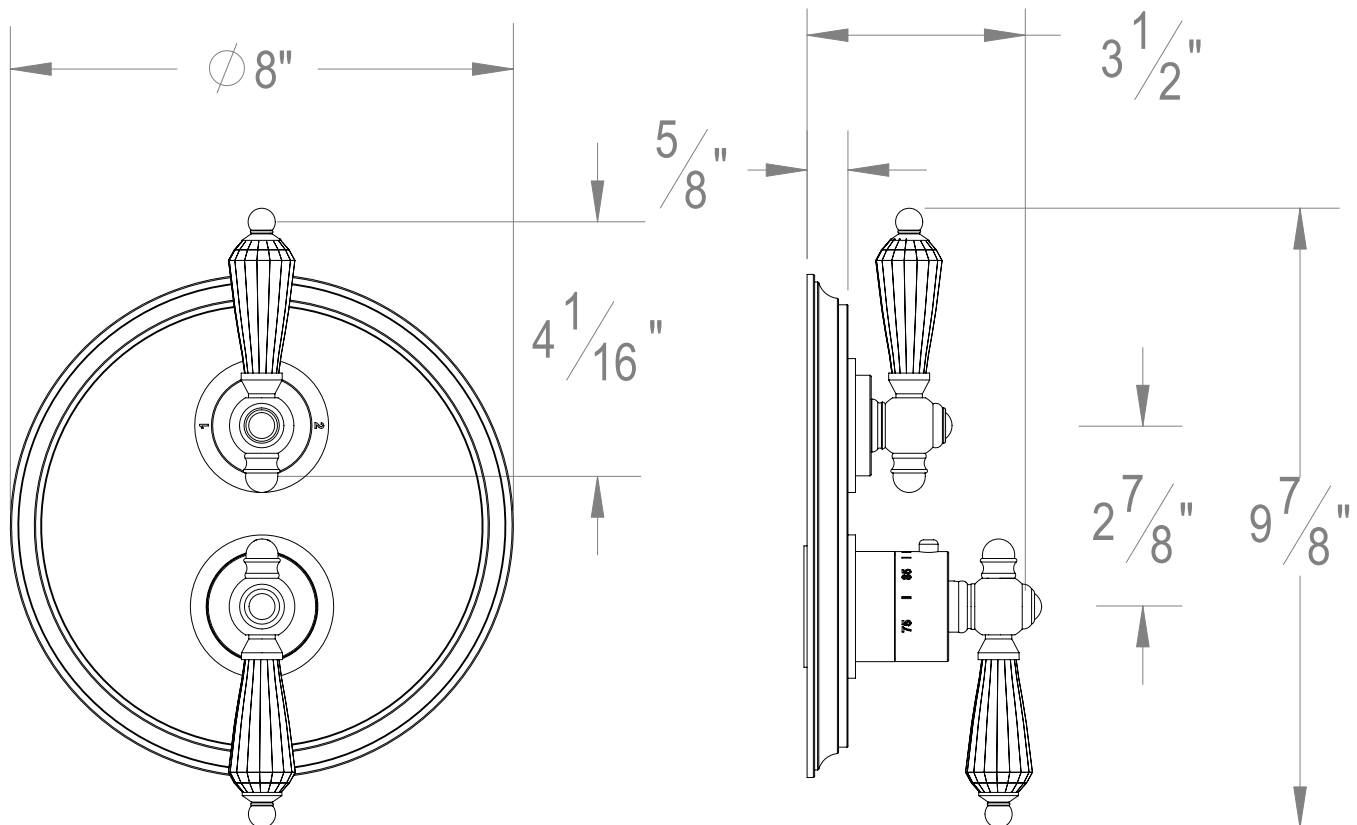

PRODUCT SPECIFICATION SHEET

ITEM # 7097KC-TM

TRIM

1/2" Thermostatic trim with 2-way diverter

- "KC" style handles
- Includes trim plate and handles
- VALVE NOT INCLUDED
- USE TH-8200 VALVE
- Diverter for Two Outlets

The measurements shown are for reference only. Products and specifications shown are subject to change without notice.