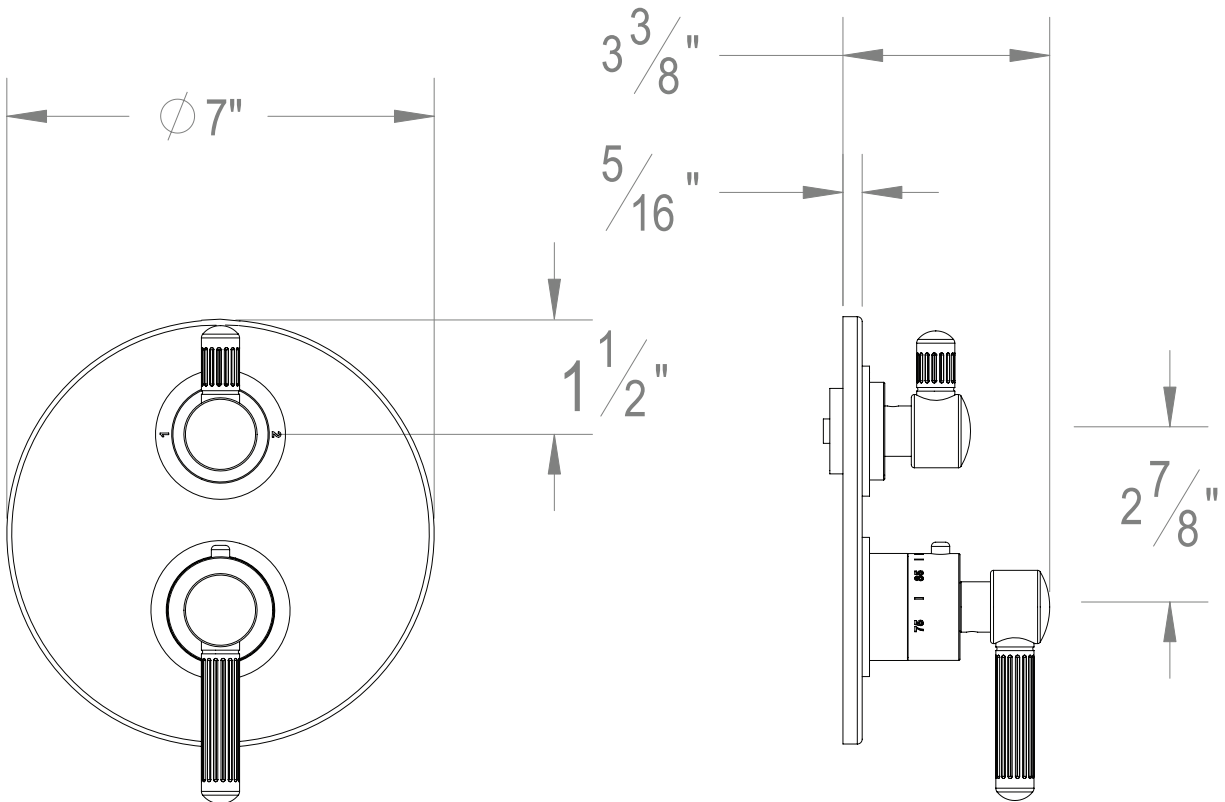

## PRODUCT SPECIFICATION SHEET

#### TRIM (Shared function) 1/2" Thermostatic trim with 3-way diverter

- "EN" style handles
- Includes trim plate and handles
- VALVE NOT INCLUDED
- USE TH-8303 VALVE
- Shut-off / diverter for Three Outlets

The measurements shown are for reference only. Products and specifications shown are subject to change without notice.