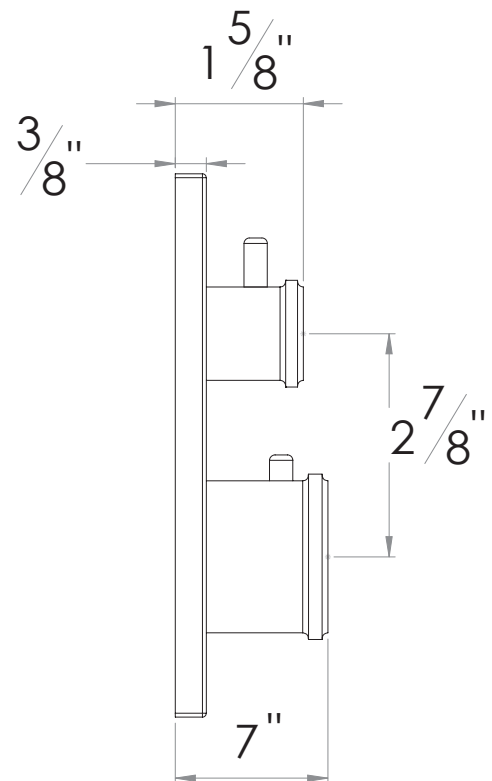

#### 1/2" Thermostatic trim with 3-way diverter

- "MC" style handles
- Includes trim plate and handles
- VALVE NOT INCLUDED
- USE TH-8303 VALVE
- Shut-off / diverter for Three Outlets
- For shared application

The measurements shown are for reference only. Products and specifications shown are subject to change without notice.