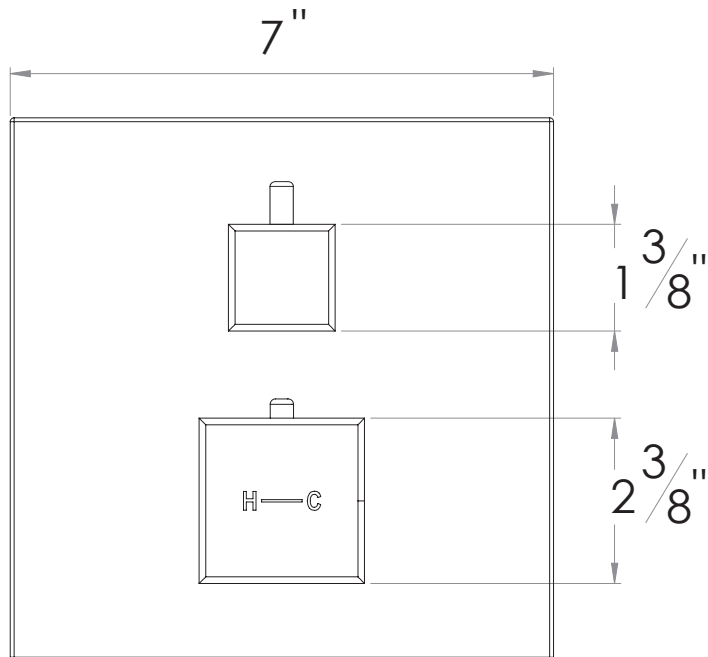

#### 1/2" Thermostatic trim with 3-way diverter

- "MC" style handles
- Includes trim plate and handles
- VALVE NOT INCLUDED
- USE TH-8303 VALVE
- Shut-off / diverter for Three Outlets
- For shared application