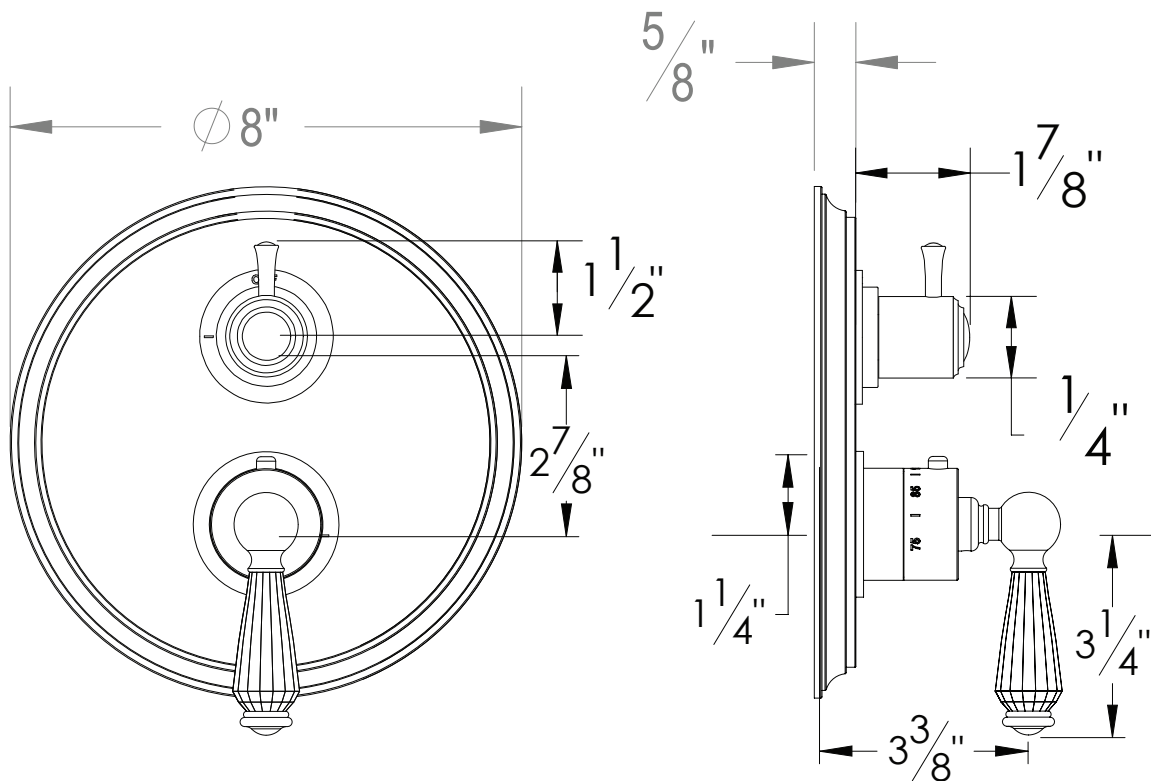

PRODUCT SPECIFICATION SHEET

ITEM # 7099EC-TM

TRIM

1/2" Thermostatic trim with 3-way diverter

- "EC" style handles
- Includes trim plate and handles
- VALVE NOT INCLUDED
- USE TH-8300 VALVE
- Diverter for Three Outlets

The measurements shown are for reference only. Products and specifications shown are subject to change without notice.