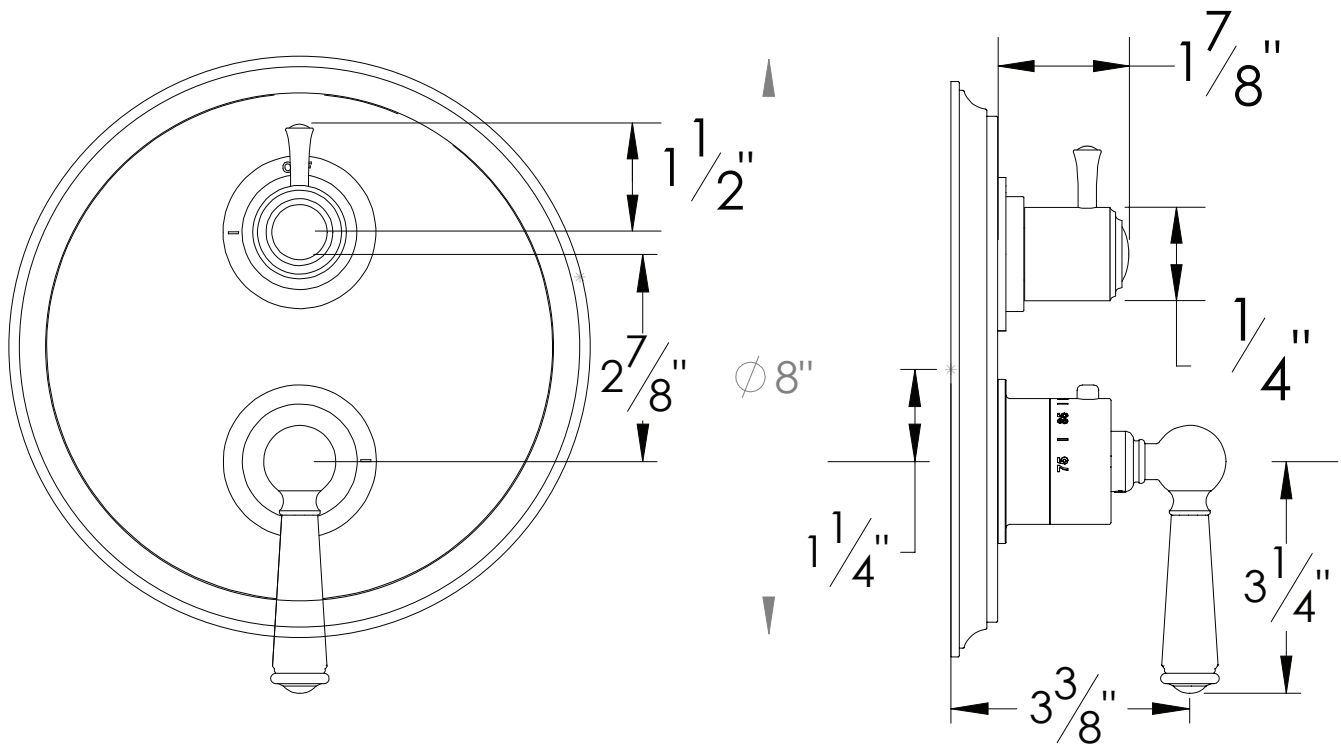

PRODUCT SPECIFICATION SHEET

ITEM # 7099EP-TM

TRIM
1/2" Thermostatic trim with
3-way diverter

- "EP" style handles
- Includes trim plate and handles
- VALVE NOT INCLUDED
- USE TH-8300 VALVE
- Diverter for Three Outlets

The measurements shown are for reference only. Products and specifications shown are subject to change without notice.