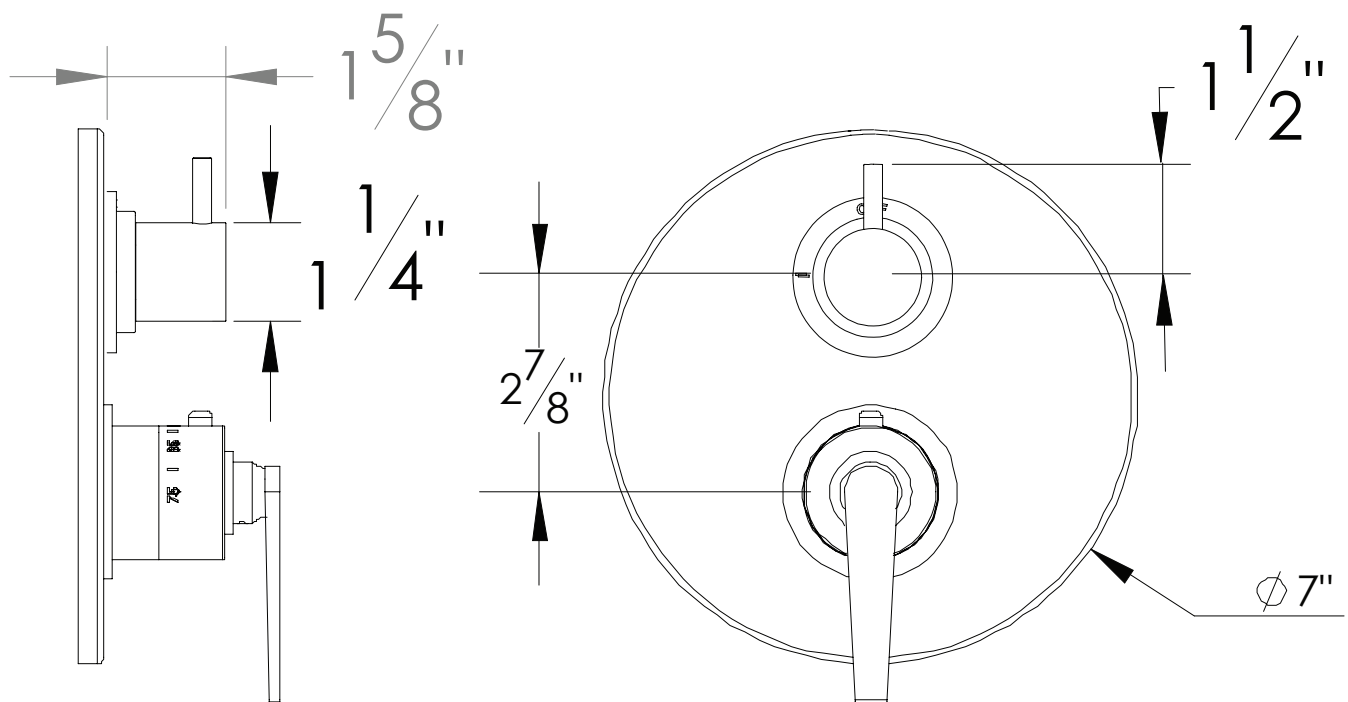

PRODUCT SPECIFICATION SHEET

ITEM # 7099HO-TM

TRIM

1/2" Thermostatic trim with volume control and 3-way diverter

- "HO" style handles
- Includes trim plate and handles
- VALVE NOT INCLUDED
- USE TH-8300 VALVE
- Shut-off / diverter for Three Outlets

The measurements shown are for reference only. Products and specifications shown are subject to change without notice.

www.santecfaucet.com | P: 310.542.0063 F: 310.542.5681