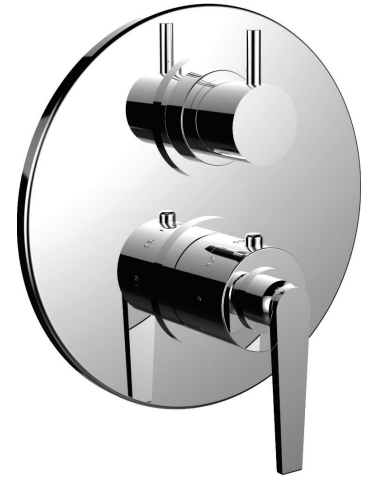

PRODUCT SPECIFICATION SHEET

ITEM # 7099HO-TM

TRIM

1/2" Thermostatic trim with volume control and 3-way diverter

- "HO" style handles
- Includes trim plate and handles
- VALVE NOT INCLUDED
- USE TH-8300 VALVE
- Shut-off / diverter for Three Outlets