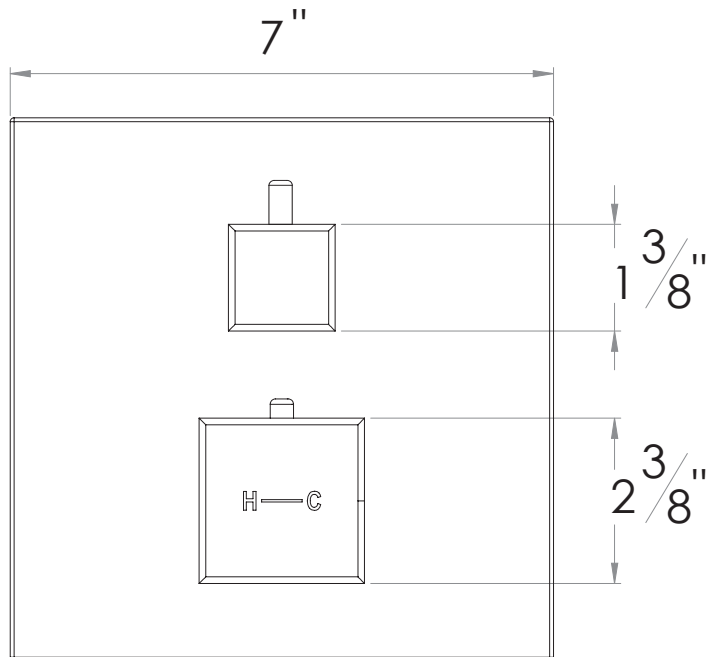

#### 1/2" Thermostatic trim with 3-way diverter

- "MC" style handles
- Includes trim plate and handles
- VALVE NOT INCLUDED
- USE TH-8300 VALVE
- Shut-off / diverter for Three Outlets
- For Non-shared application