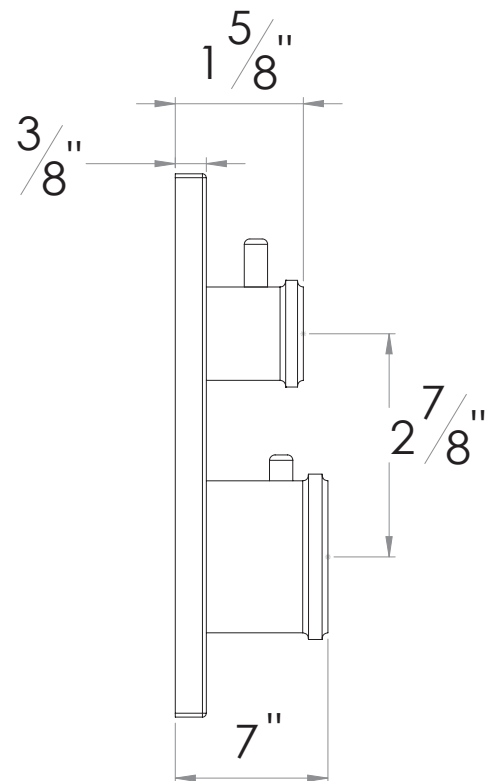

#### 1/2" Thermostatic trim with 3-way diverter

- "MC" style handles
- Includes trim plate and handles
- VALVE NOT INCLUDED
- USE TH-8300 VALVE
- Shut-off / diverter for Three Outlets
- For Non-shared application

The measurements shown are for reference only. Products and specifications shown are subject to change without notice.