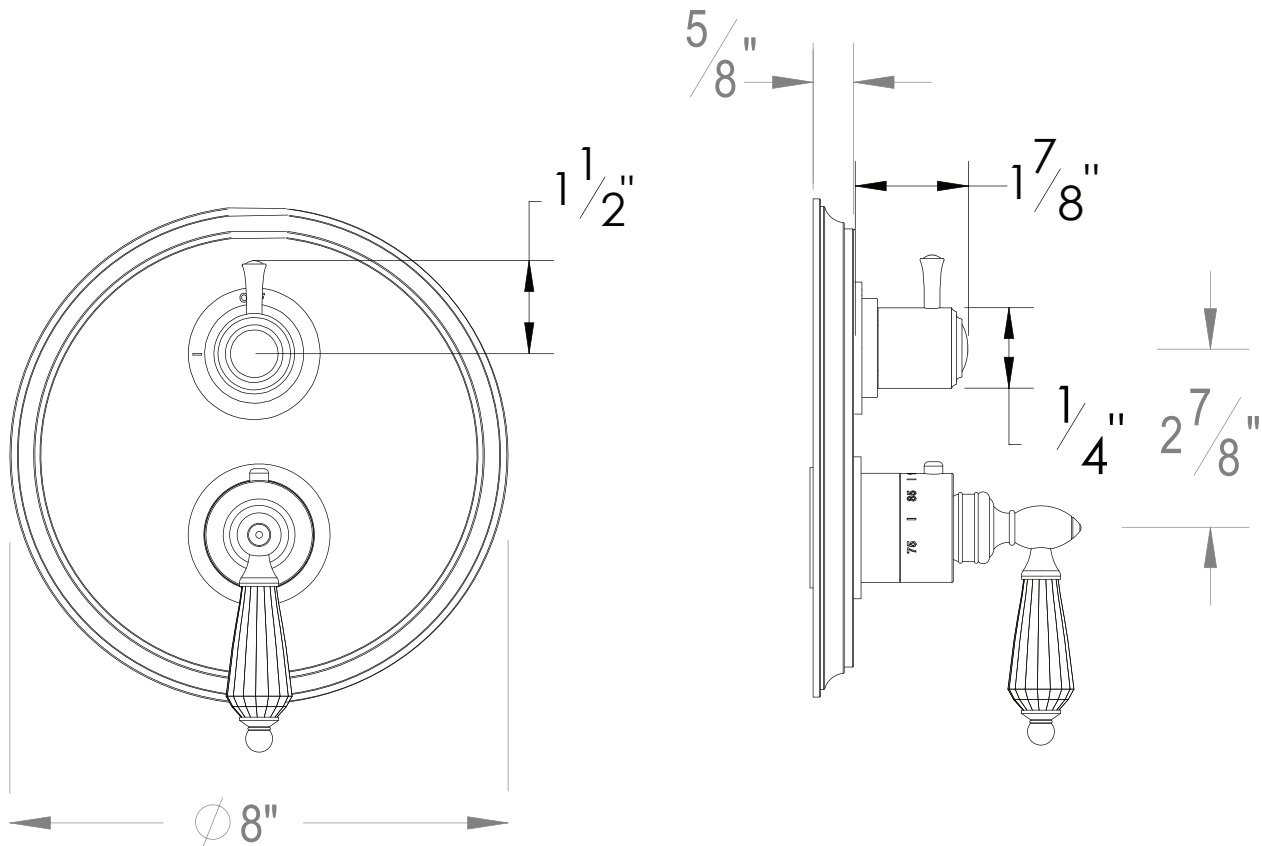

#### 1/2" Thermostatic trim with volume control and 3-way diverter

- "YC" style handles
- Includes trim plate and handles
- VALVE NOT INCLUDED
- USE TH-8300 VALVE
- Shut-off / diverter for Three Outlets