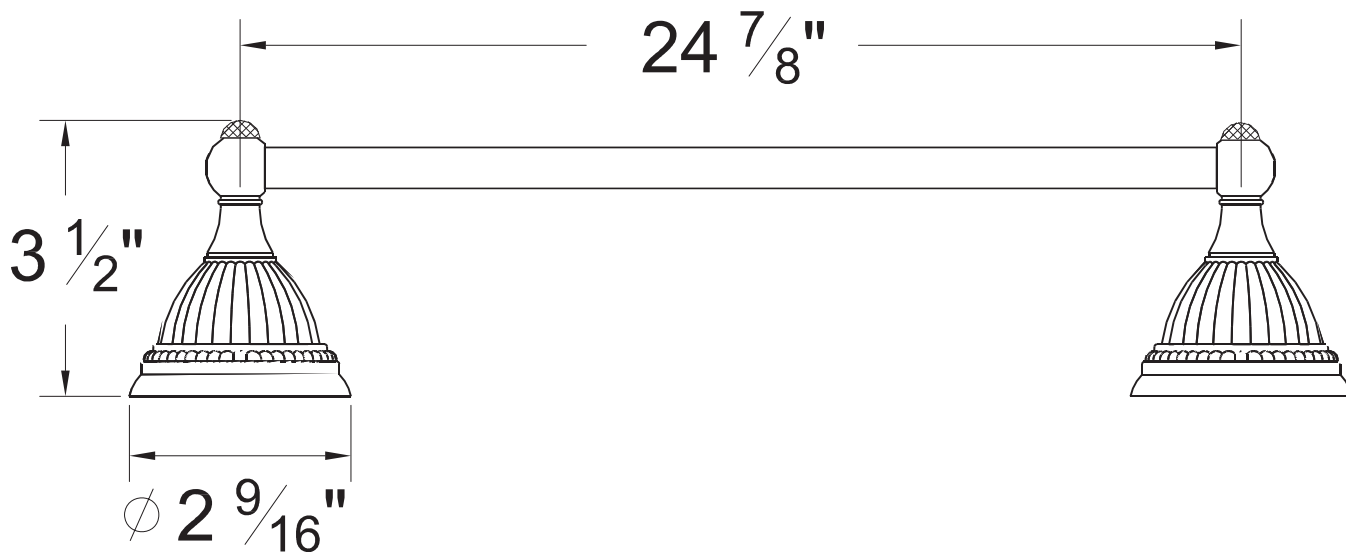

**PRODUCT SPECIFICATION SHEET**

**ITEM # 8161QU**  
**24" Towel bar**

- Matches LC handles

The measurements shown are for reference only. Products and specifications shown are subject to change without notice.