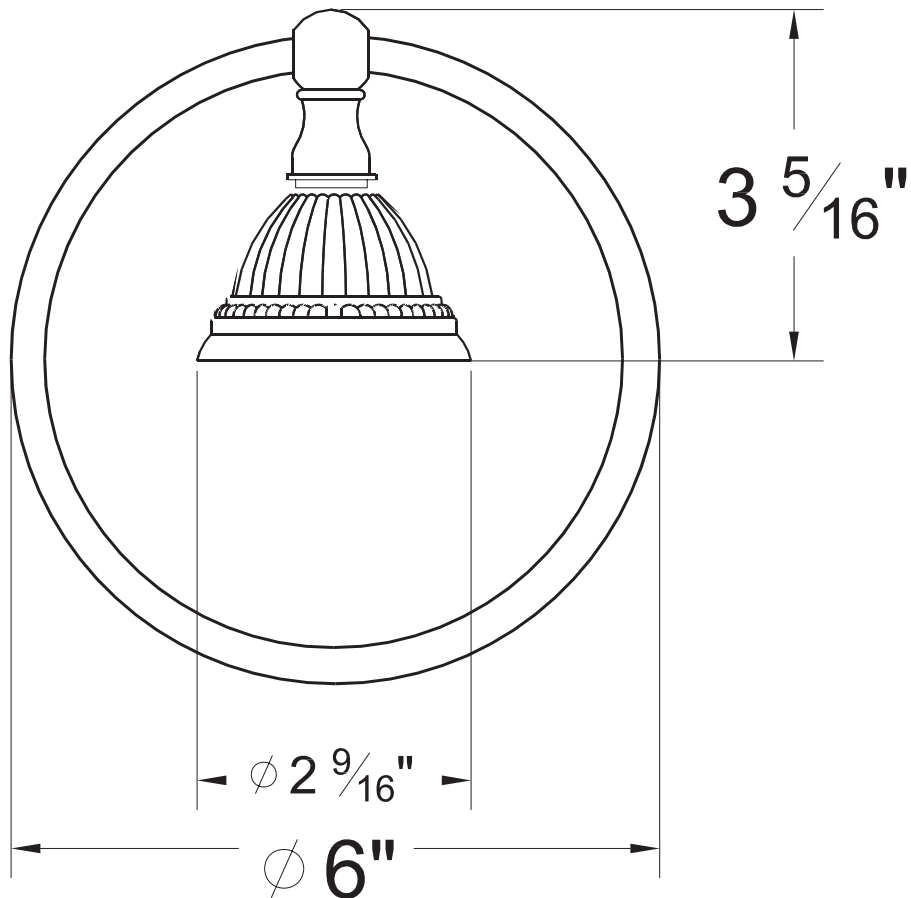

PRODUCT SPECIFICATION SHEET

ITEM # 8164LU
Towel ring

- Matches LL handles

The measurements shown are for reference only. Products and specifications shown are subject to change without notice.