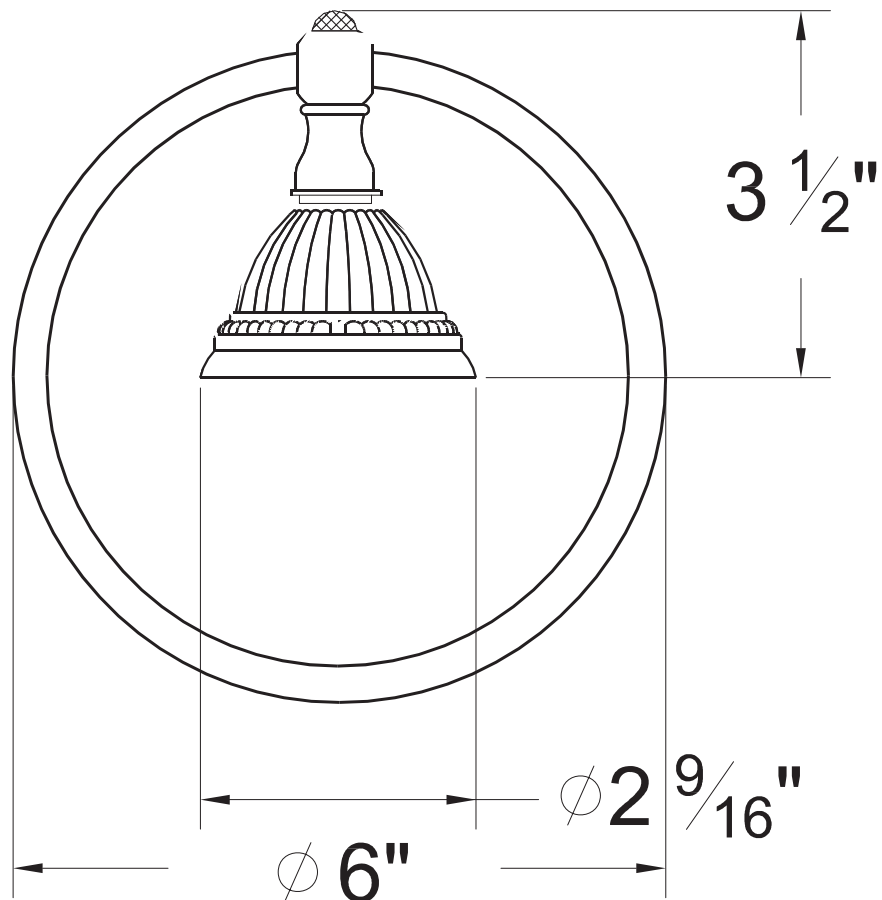

PRODUCT SPECIFICATION SHEET

ITEM # 8164QU  
Towel ring

- Matches LC handles

The measurements shown are for reference only. Products and specifications shown are subject to change without notice.