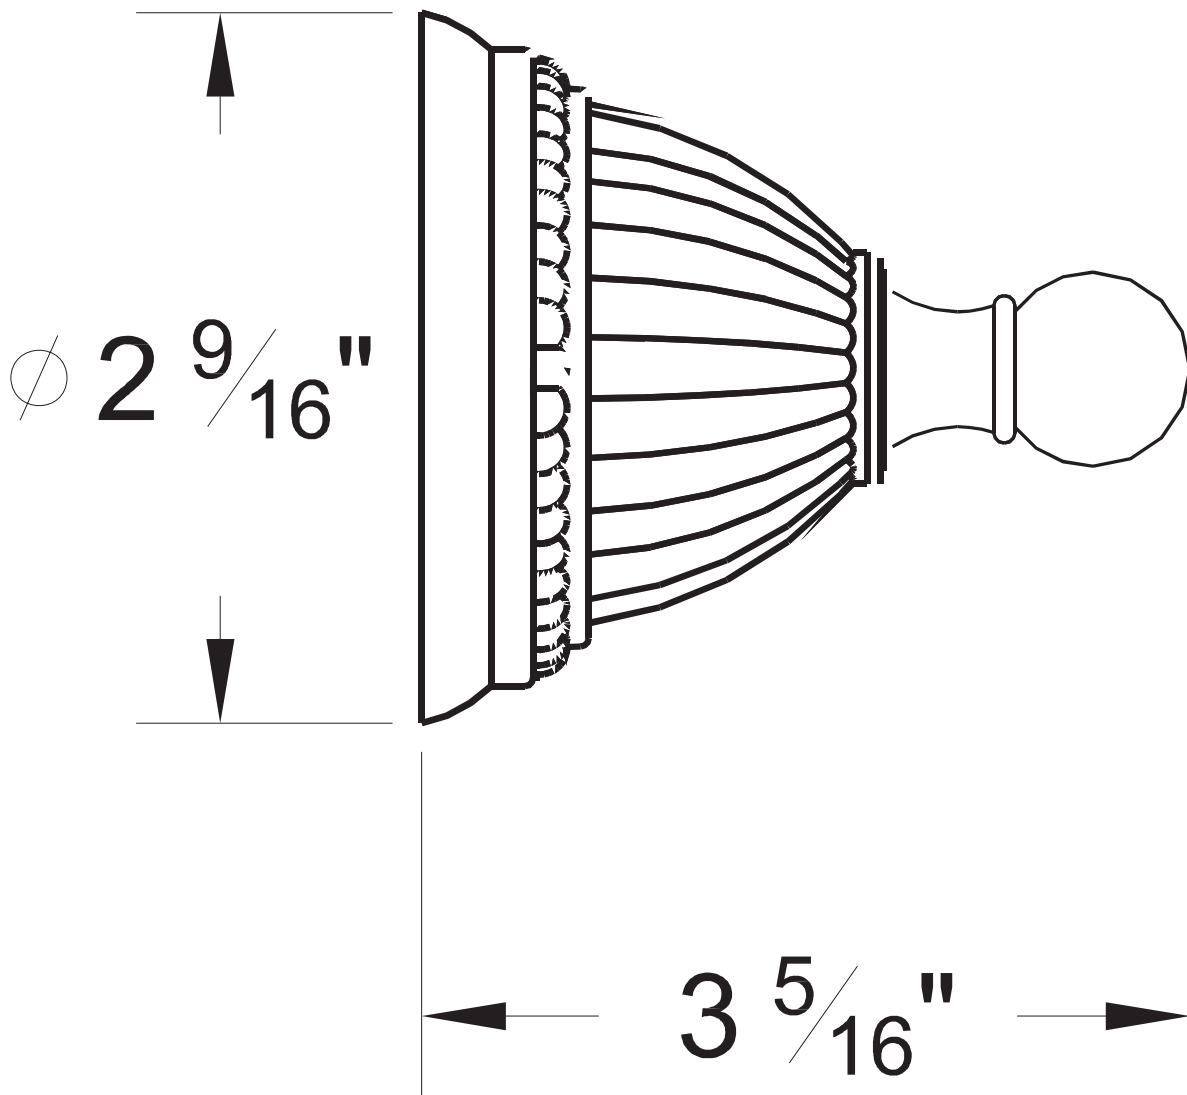

PRODUCT SPECIFICATION SHEET

**ITEM # 8166LU**  
**Robe hook**

- Matches LL handles

The measurements shown are for reference only. Products and specifications shown are subject to change without notice.