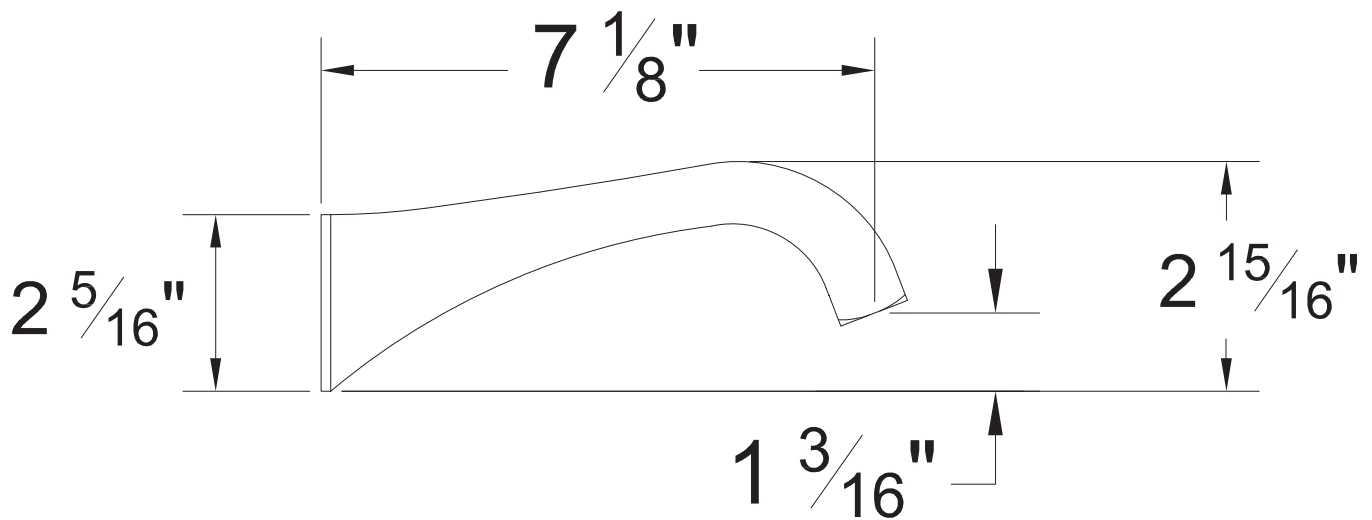

PRODUCT SPECIFICATION SHEET

ITEM # 9218ED

Tub spout

- 1/2" NPT female connection
- Spout center to wall distance 7-1/8"
- NOT RECOMMENDED TO BE USED IN ROMAN TUB APPLICATION

The measurements shown are for reference only. Products and specifications shown are subject to change without notice.