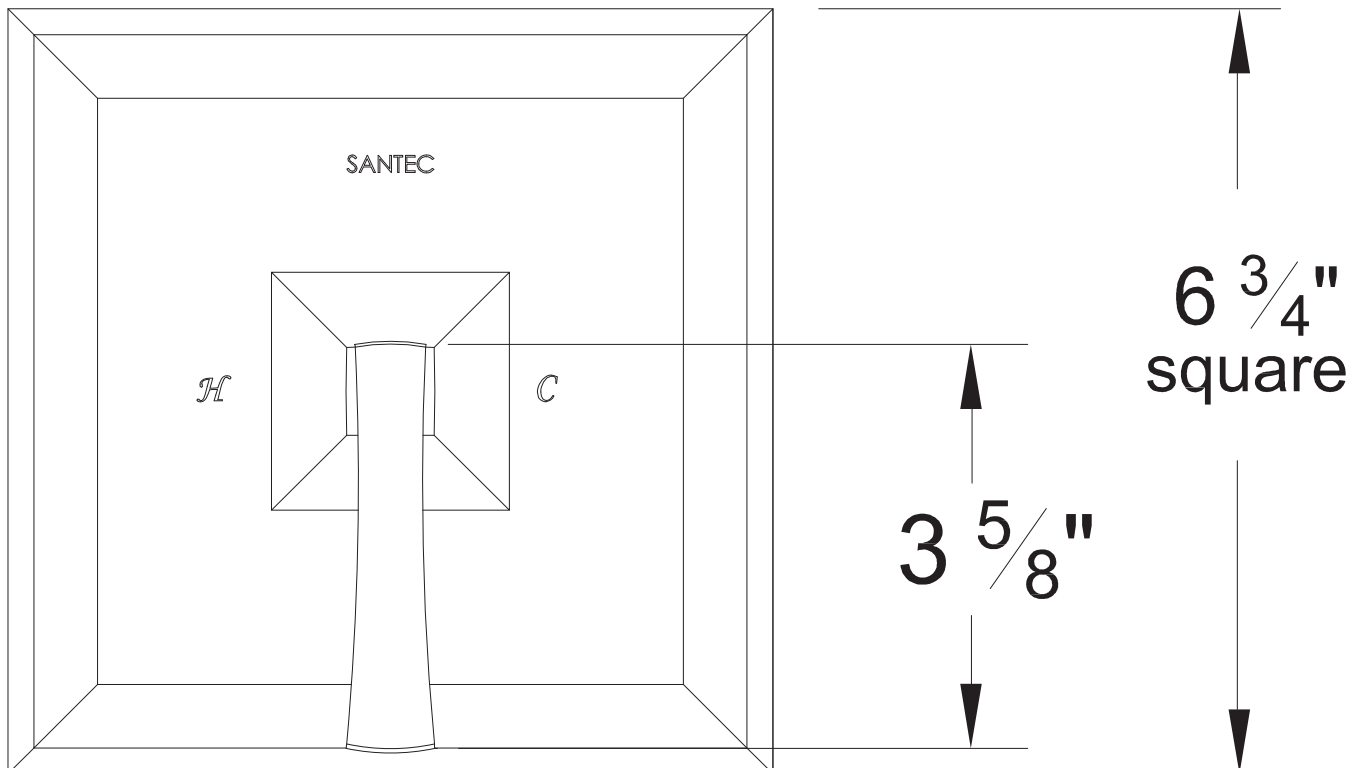

PRODUCT SPECIFICATION SHEET

ITEM # 9231ED-TM

TRIM

Pressure balanced control

- "ED" style handle
- Includes standard shower plate and handle
- VALVE NOT INCLUDED
- USE PB-3800 VALVE

The measurements shown are for reference only. Products and specifications shown are subject to change without notice.