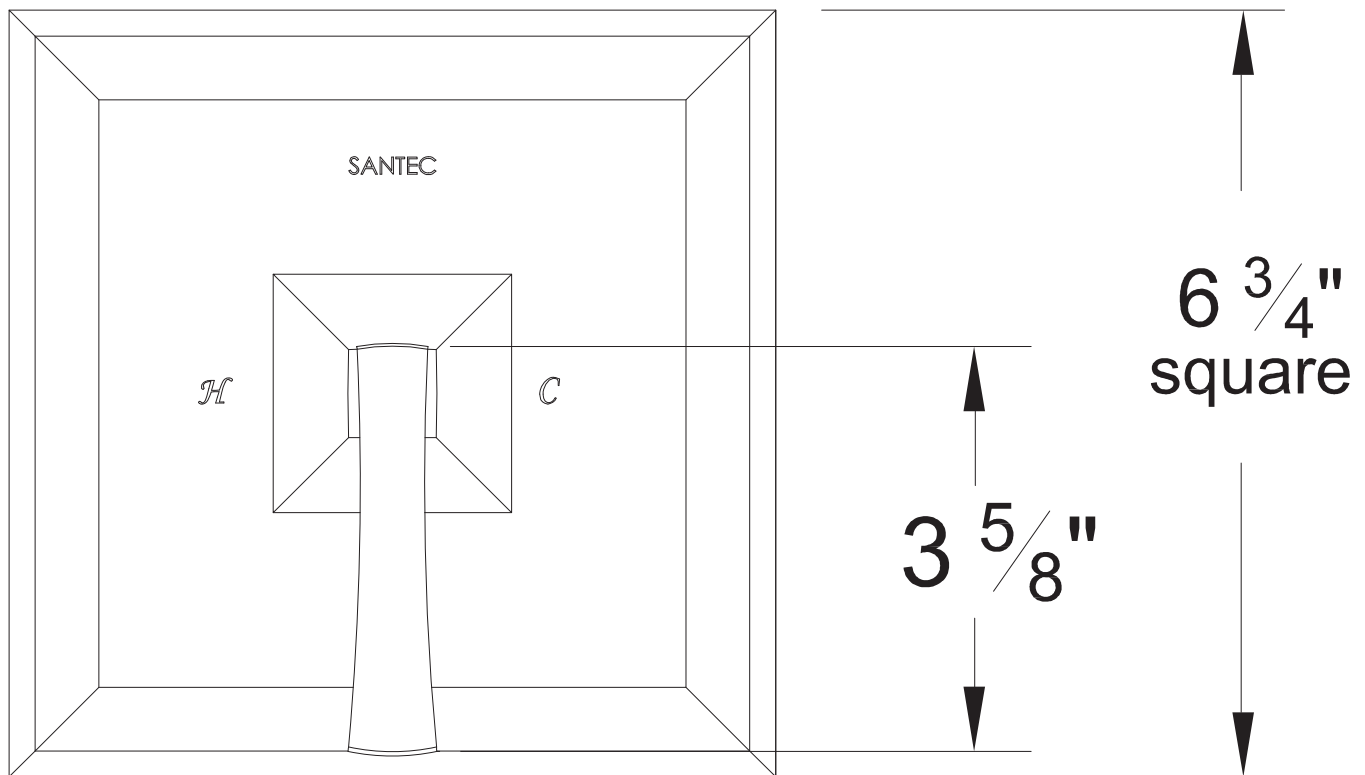

PRODUCT SPECIFICATION SHEET

ITEM # 9235ED-TM

TRIM

Pressure balanced control with diverter

- "ED" style handle
- Includes push button diverter, handle and plate
- VALVE NOT INCLUDED
- USE PB-3950 VALVE

The measurements shown are for reference only. Products and specifications shown are subject to change without notice.