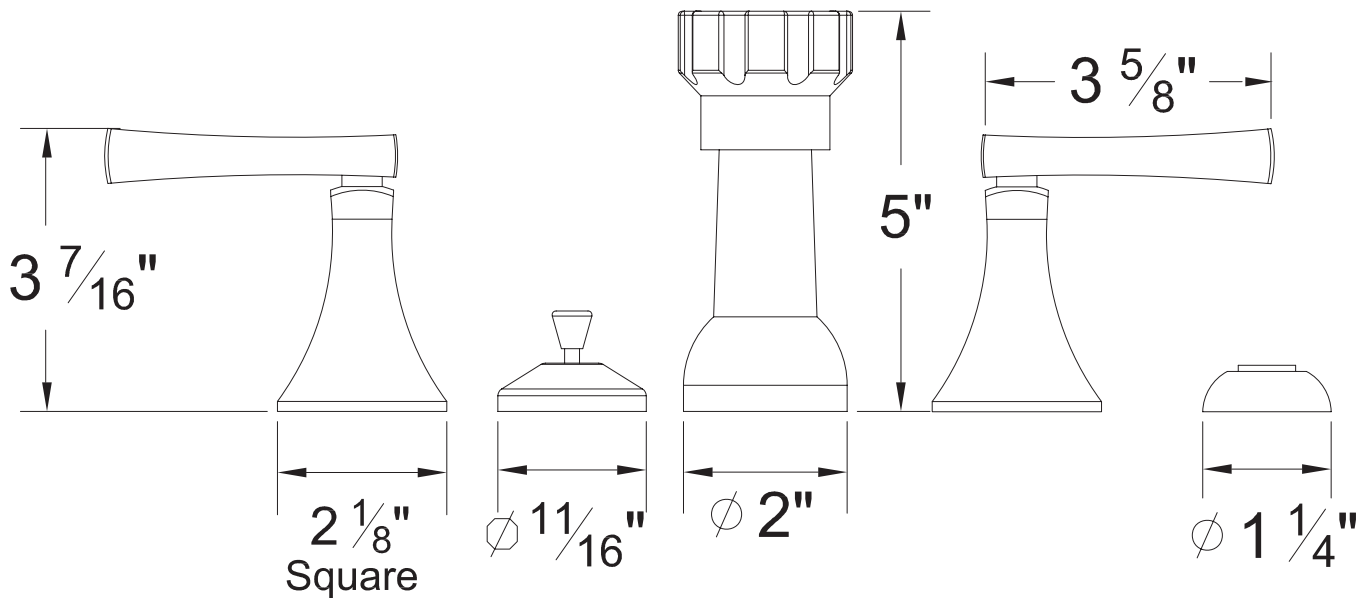

PRODUCT SPECIFICATION SHEET

ITEM # 9270ED
Bidet fitting

- “ED” style handles
- Includes an integral vacuum breaker
- Includes aerated spray
- Includes 1-1/4” pop-up drain assembly
- 1/4 turn ceramic disk cartridge

The measurements shown are for reference only. Products and specifications shown are subject to change without notice.