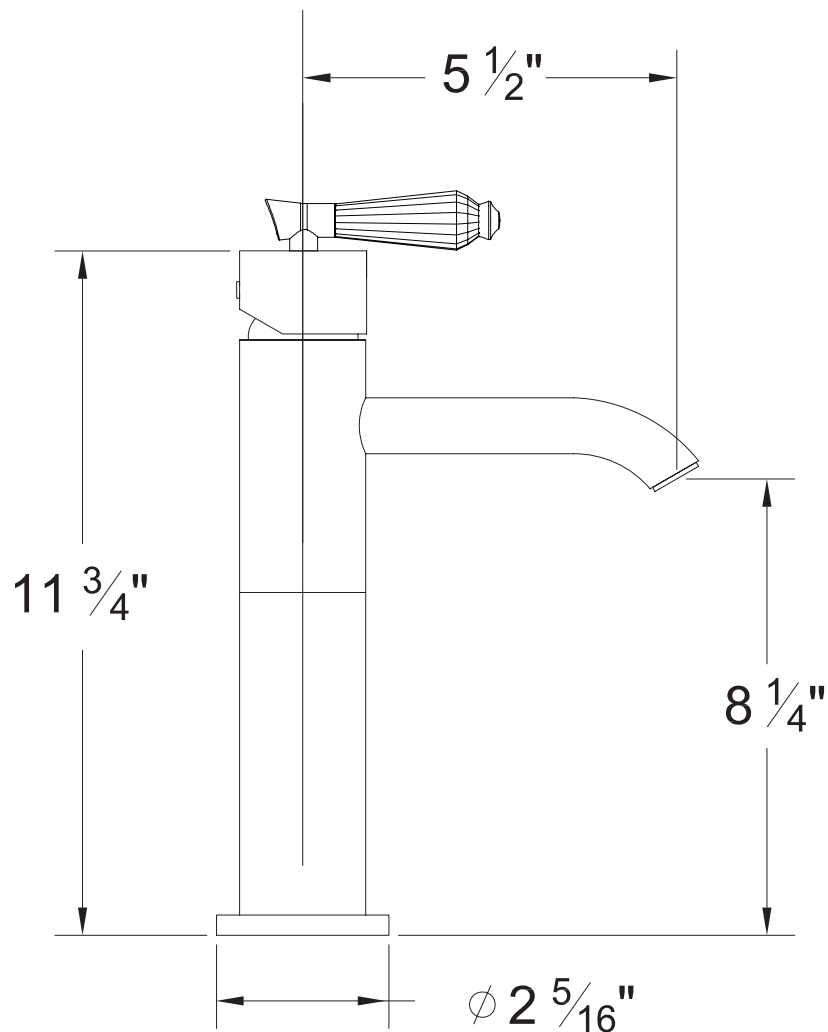

PRODUCT SPECIFICATION SHEET

ITEM # 9481FC Extended single control lavatory set

- "FC" style handle
- Single control ceramic disk cartridge
- Solid brass
- 1.2 GPM (CALGreen Compliant)
- DRAIN ASSEMBLY NOT INCLUDED
- Pre-assembled handle and valve
- 22 finishes available

The measurements shown are for reference only. Products and specifications shown are subject to change without notice.