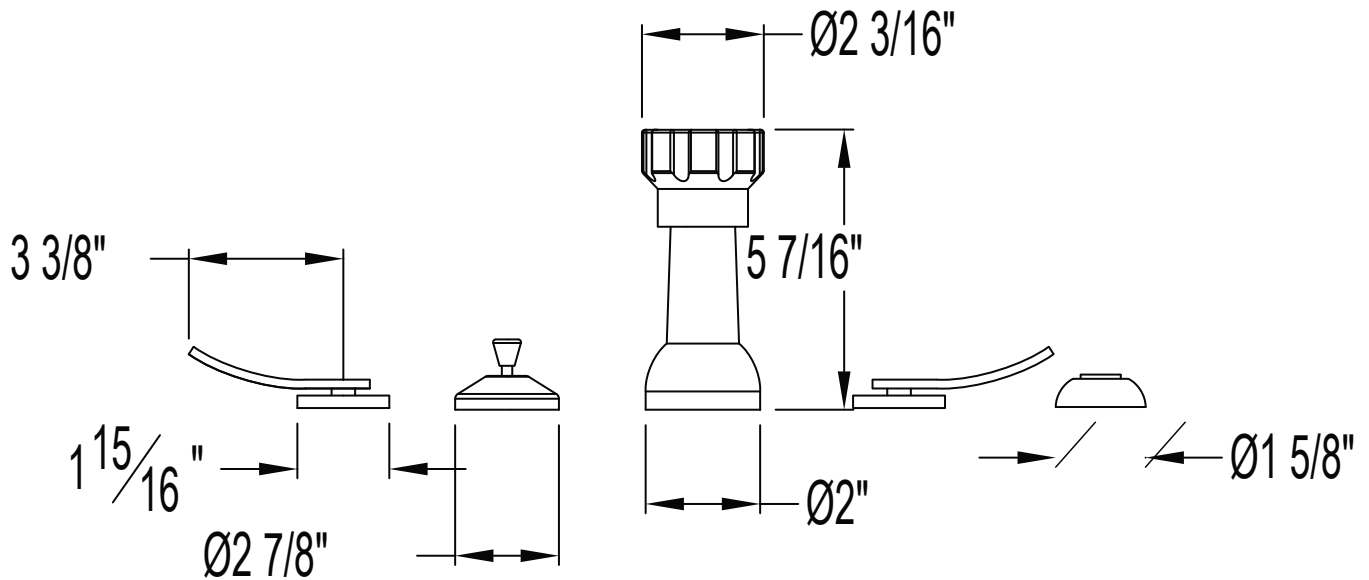

PRODUCT SPECIFICATION SHEET

ITEM # 9970CU
Bidet fitting

- “CU” style handles
- Includes an integral vacuum breaker
- Includes aerated spray
- Includes 1-1/4” pop-up drain assembly
- 1/4 turn ceramic disk cartridge

The measurements shown are for reference only. Products and specifications shown are subject to change without notice.