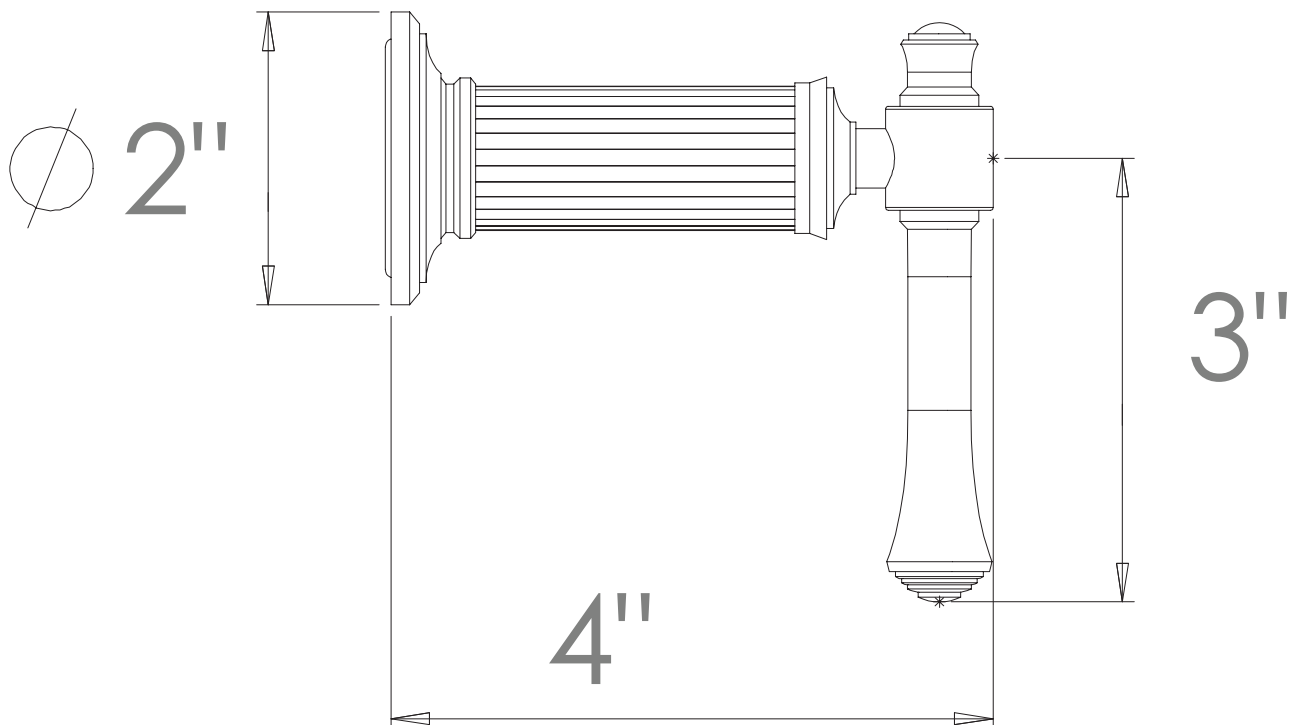

PRODUCT SPECIFICATION SHEET

ITEM # YY-AT-TM
TRIM
Wall mount volume control

- "AT" style handle
- For SASTOP12, SASTOP34, SA-CORNER-SET

The measurements shown are for reference only. Products and specifications shown are subject to change without notice.