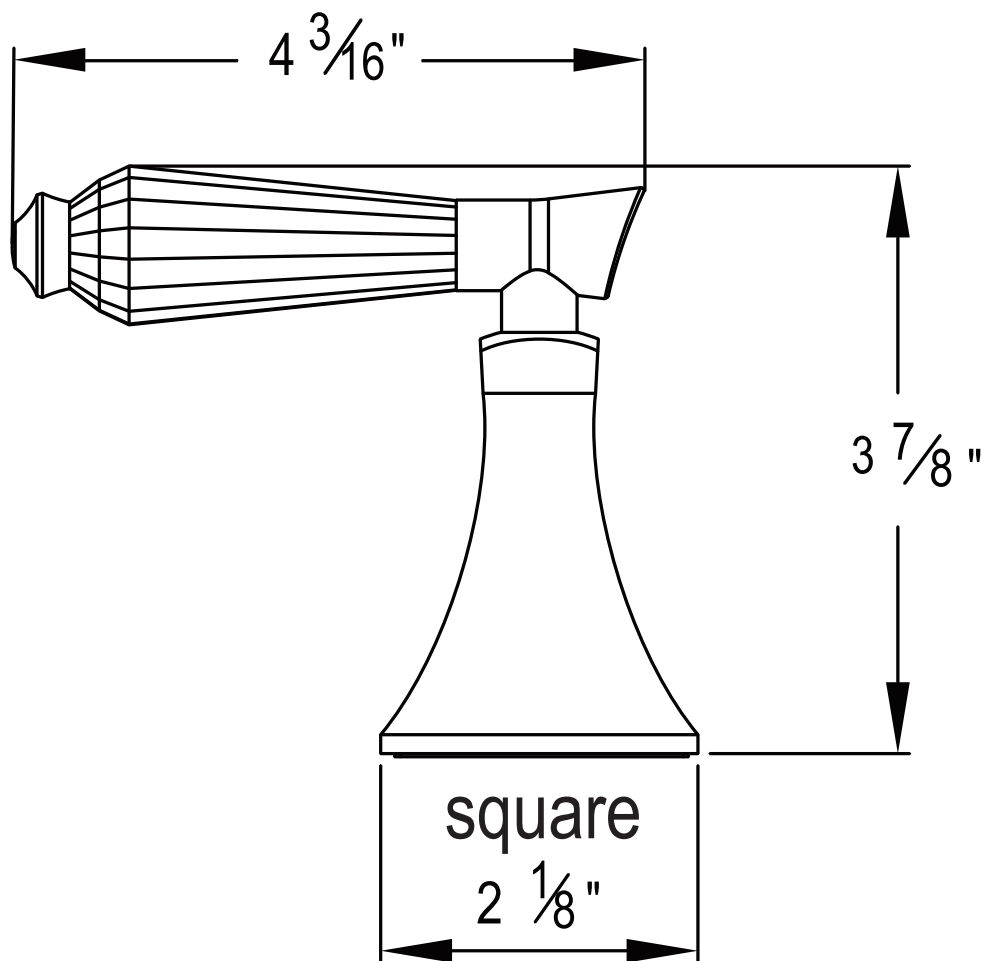

PRODUCT SPECIFICATION SHEET

ITEM # YY-DC-TM

TRIM

Wall mount volume control

- "DC" style handle
- For SASTOP12, SASTOP34, SA-CORNER-SET

The measurements shown are for reference only. Products and specifications shown are subject to change without notice.