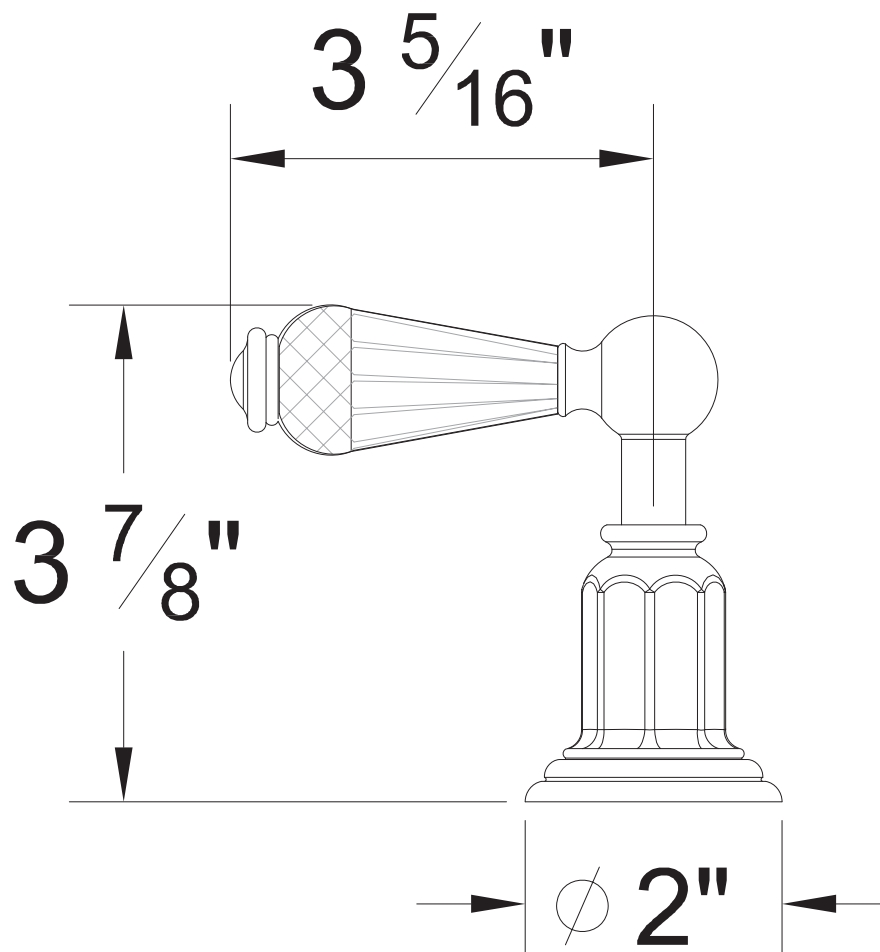

## PRODUCT SPECIFICATION SHEET

**ITEM # YY-EC-TM**

**TRIM**

**Wall mount volume control**

- "EC" style handle
- For SASTOP12, SASTOP34, SA-CORNER-SET

The measurements shown are for reference only. Products and specifications shown are subject to change without notice.