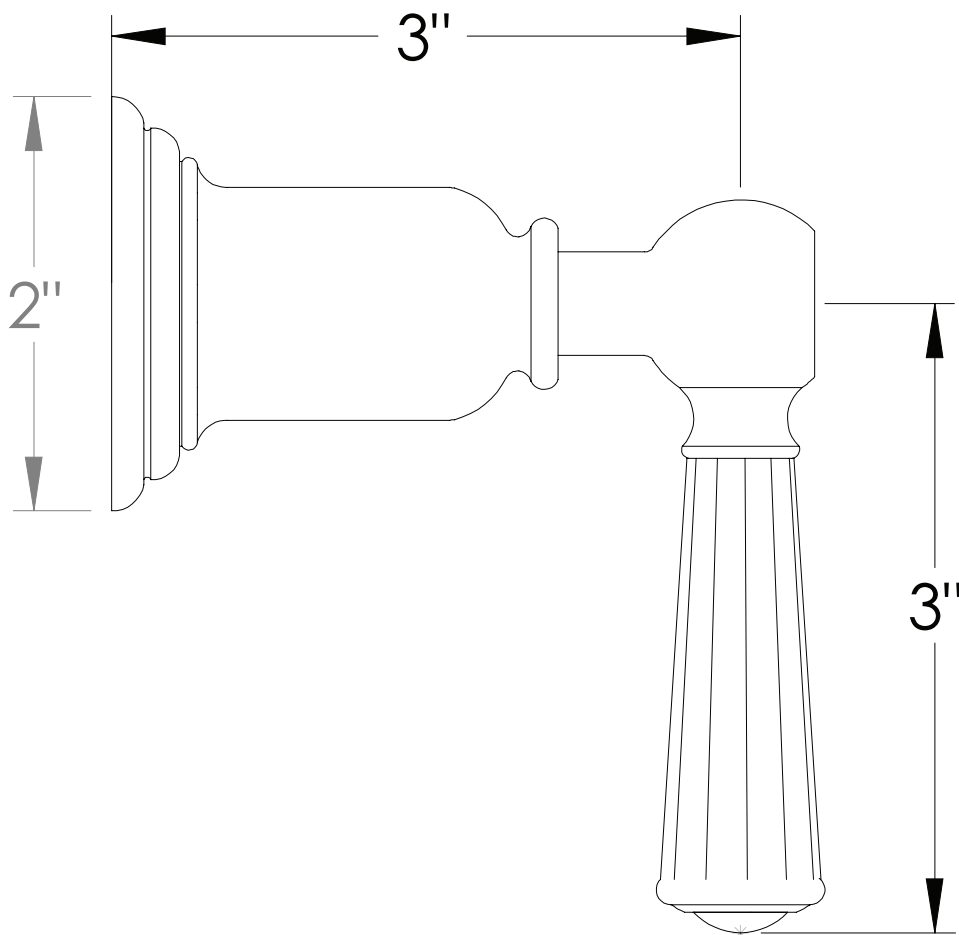

PRODUCT SPECIFICATION SHEET

ITEM # YY-EP-TM

TRIM

Wall mount volume control

- "EP" style handle
- For SASTOP12, SASTOP34, SA-CORNER-SET

The measurements shown are for reference only. Products and specifications shown are subject to change without notice.