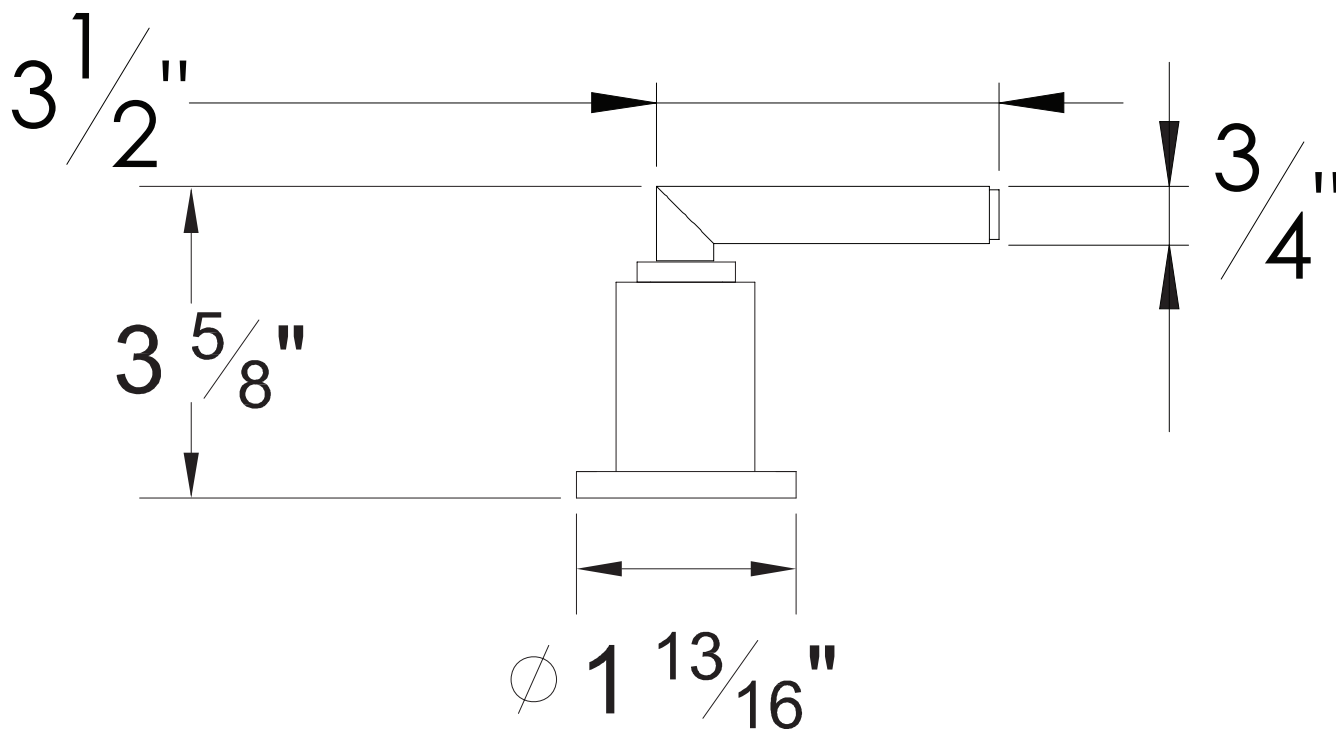

PRODUCT SPECIFICATION SHEET

ITEM # YY-FO-TM
TRIM
Wall mount volume control

- "FO" style handle
- For SASTOP12, SASTOP34, SA-CORNER-SET

The measurements shown are for reference only. Products and specifications shown are subject to change without notice.