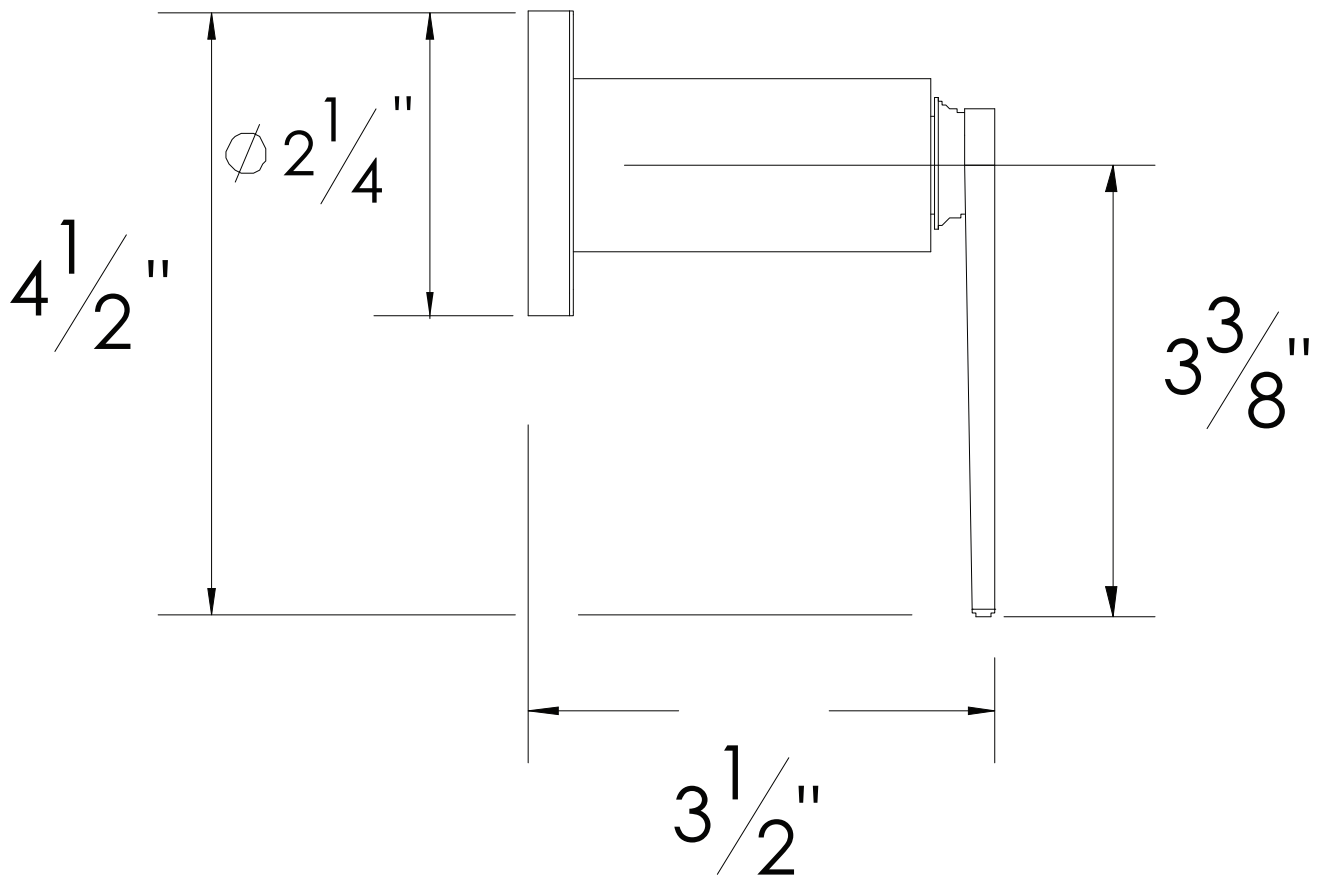

PRODUCT SPECIFICATION SHEET

ITEM # YY-HN-TM
TRIM
Wall mount volume control

- "HN" style handle
- For SASTOP12, SASTOP34, SA-CORNER-SET

The measurements shown are for reference only. Products and specifications shown are subject to change without notice.