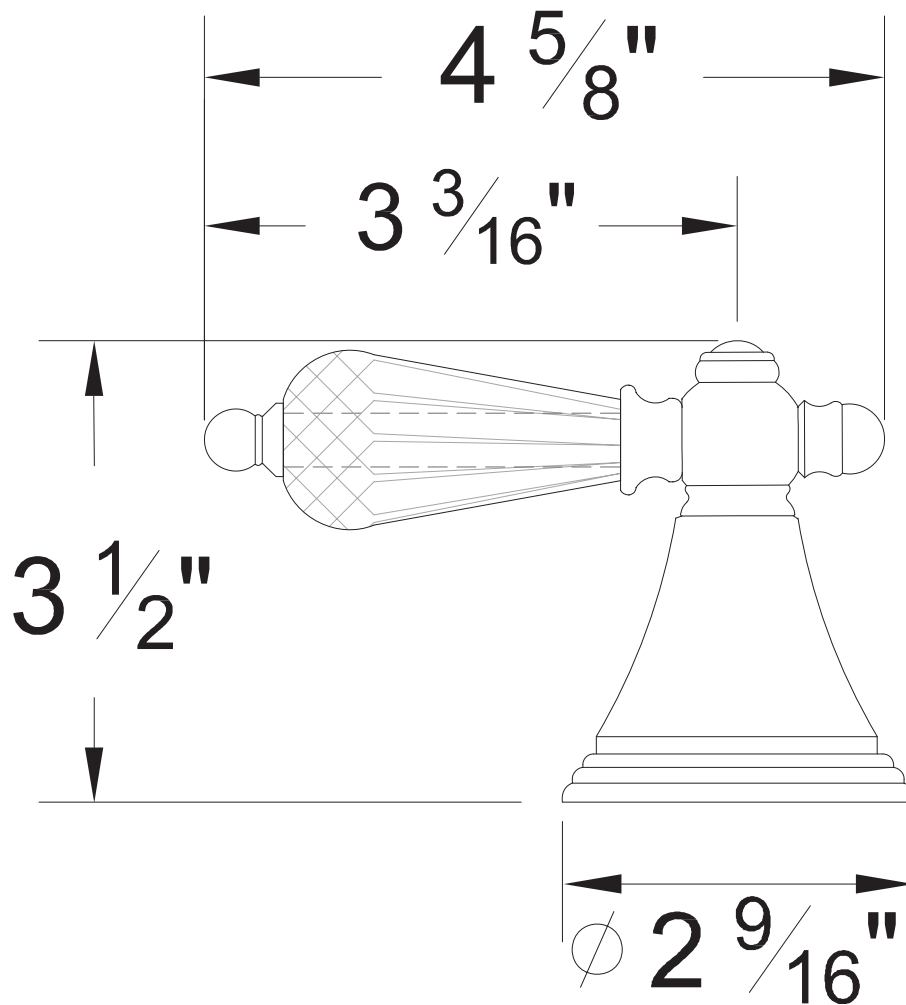

PRODUCT SPECIFICATION SHEET

ITEM # YY-KC-TM  
TRIM  
Wall mount volume control

- "JZ" style handle
- For SASTOP12, SASTOP34, SA-CORNER-SET

The measurements shown are for reference only. Products and specifications shown are subject to change without notice.