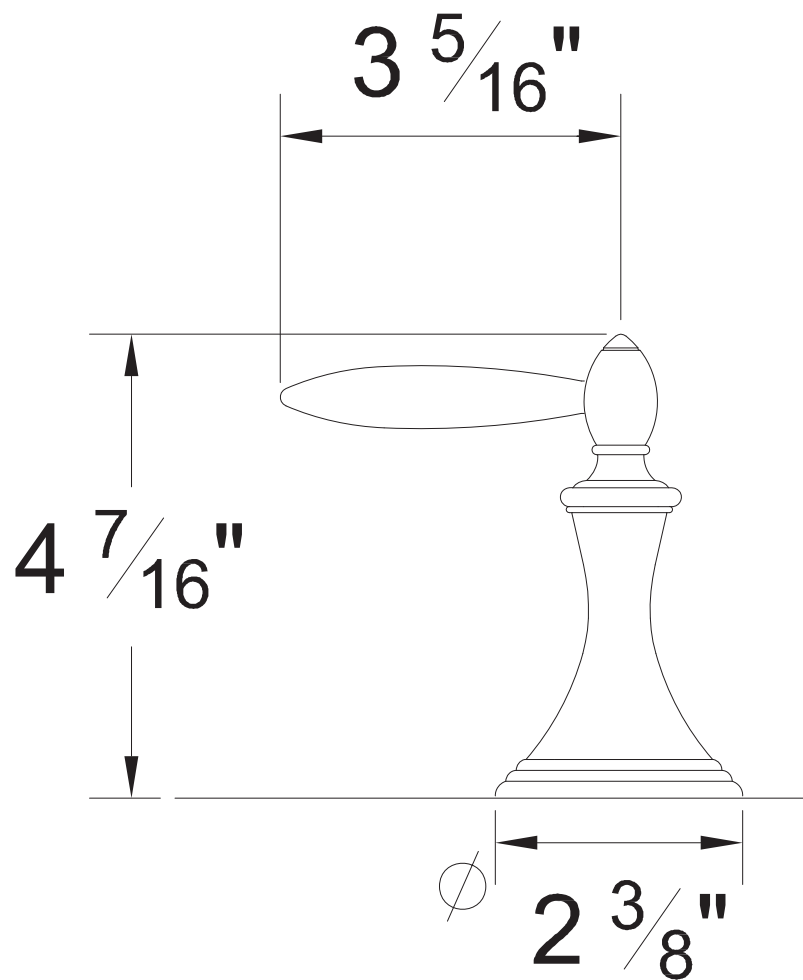

PRODUCT SPECIFICATION SHEET

ITEM # YY-LA-TM
TRIM
Wall mount volume control

- "LA" style handle
- For SASTOP12, SASTOP34, SA-CORNER-SET

The measurements shown are for reference only. Products and specifications shown are subject to change without notice.