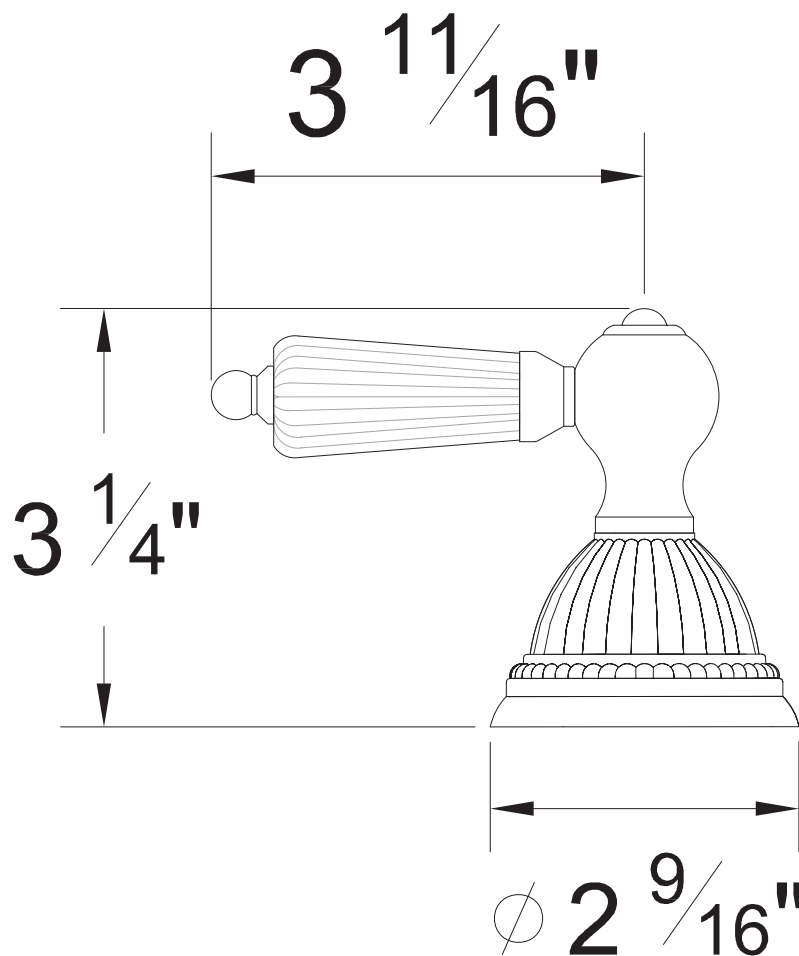

PRODUCT SPECIFICATION SHEET

ITEM # YY-LL-TM
TRIM
Wall mount volume control

- "LL" style handle
- For SASTOP12, SASTOP34, SA-CORNER-SET

The measurements shown are for reference only. Products and specifications shown are subject to change without notice.