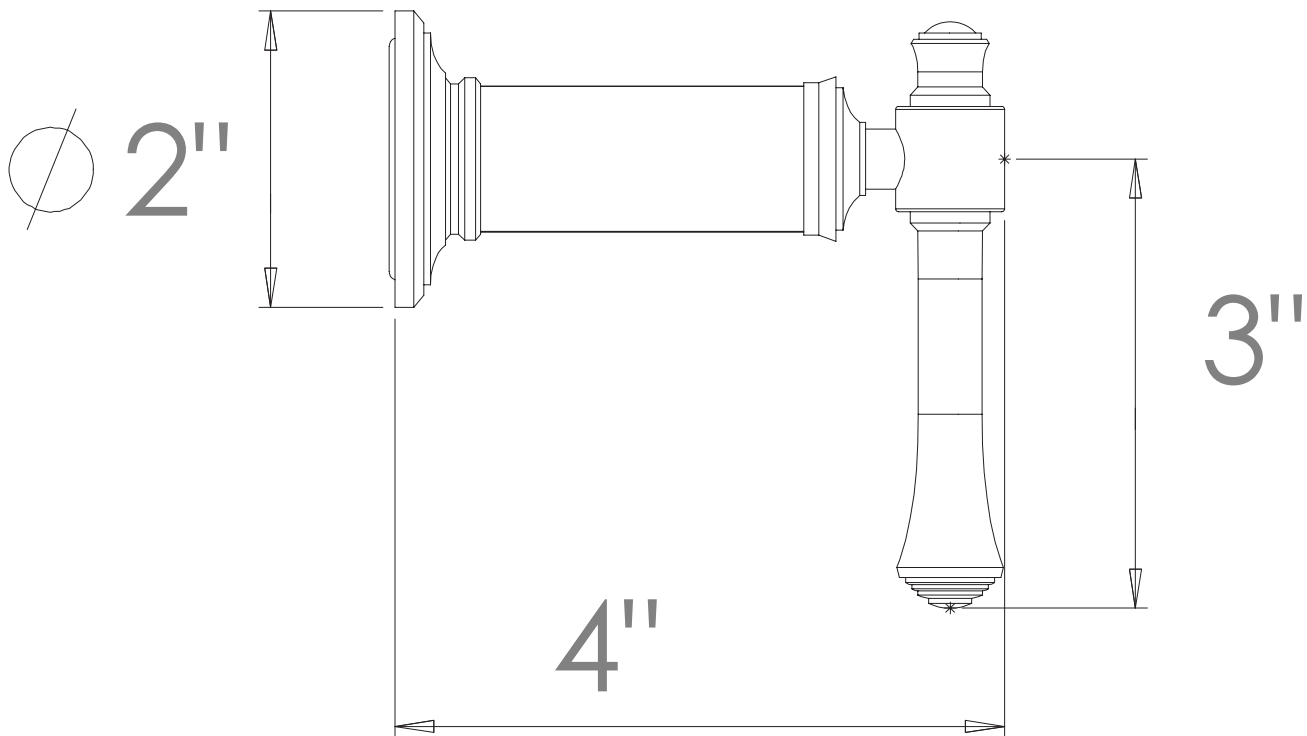

PRODUCT SPECIFICATION SHEET

ITEM # YY-PI-TM
TRIM
Wall mount volume control

- "PI" style handle
- For SASTOP12, SASTOP34, SA-CORNER-SET

The measurements shown are for reference only. Products and specifications shown are subject to change without notice.