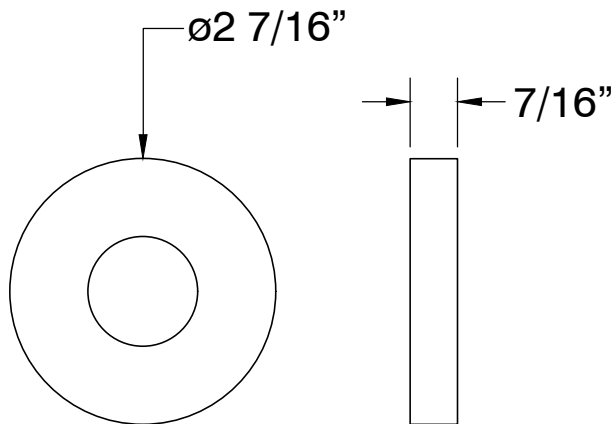

### ROUND WALL RAIN ARM WITH 90° ANGLE

**THERMASOL**  
*Steam & Showering Systems*

- Solid brass construction
- Includes decorative brass escutcheon
- 1/2 NPT