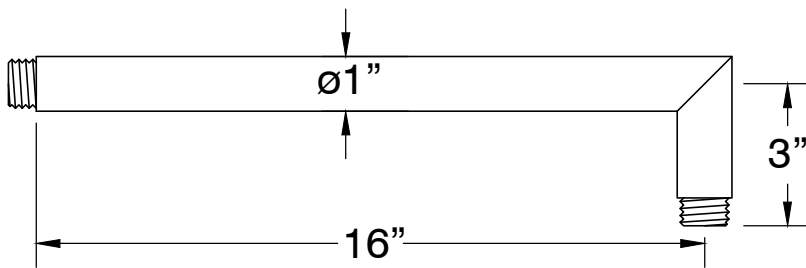

### ROUND WALL RAIN ARM WITH 90° ANGLE

**THERMASOL**  
*Steam & Showering Systems*

- Solid brass construction
- Includes decorative brass escutcheon
- 1/2 NPT