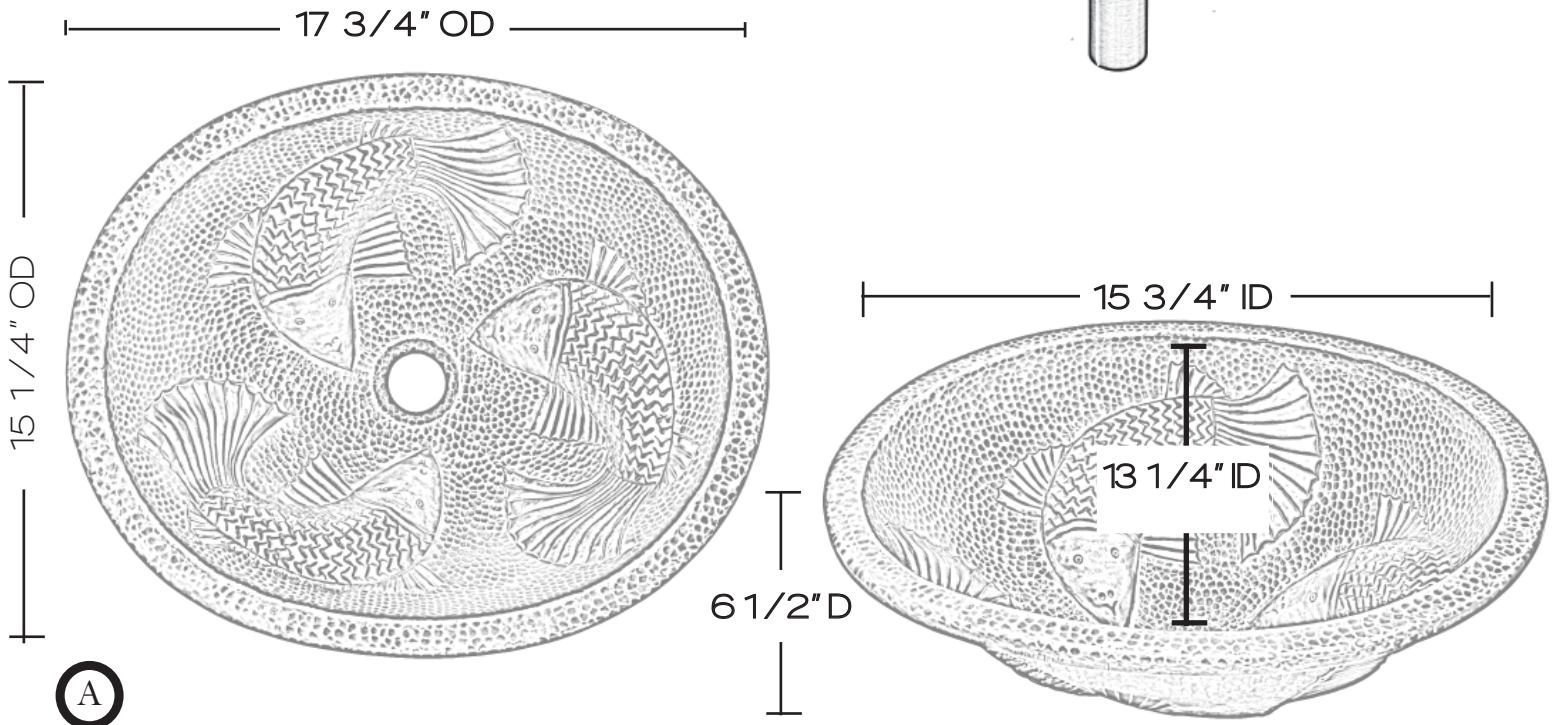

**SINK DETAILS**

Oval fish design in handcrafted solid copper in polished nickel finish.

Coordinating drain included.

Mounting Options: Under Mount or Drop-In

PART	DESCRIPTION	QUANTITY
A	Bath Sink	1
B	Grid Drain	1

Your copper sink A is handmade and therefore a work of art. Each sink is unique and can vary 1/4" in either direction. We highly recommend waiting to receive your sink before cutting your counter top.