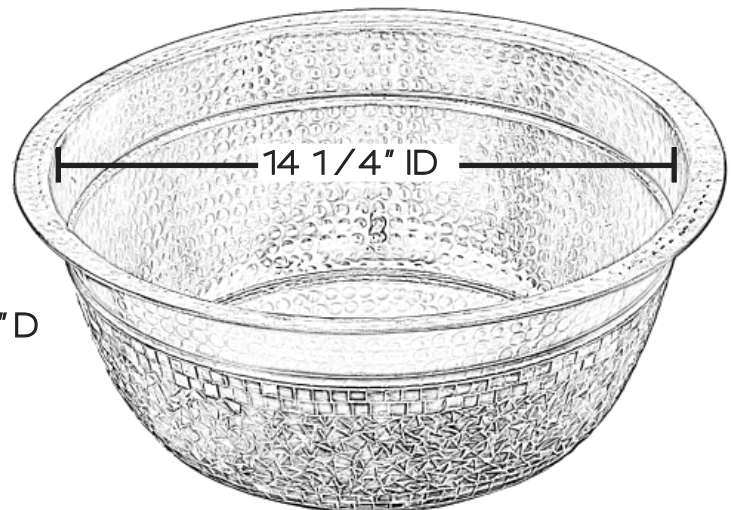

## SINK DETAILS

Round solid copper handcrafted in a polished copper and oil rubbed bronze finish with mirror mosaic.

Coordinating drain included.

Mounting Options: Partial Drop-In or Vessel Mount

PART	DESCRIPTION	QUANTITY
A	Bath Sink	1
B	Grid Drain	1

16 1/4" OD

7 1/2" D

Your copper sink A is handmade and therefore a work of art. Each sink is unique and can vary 1/4" in either direction. We highly recommend waiting to receive your sink before cutting your counter top.