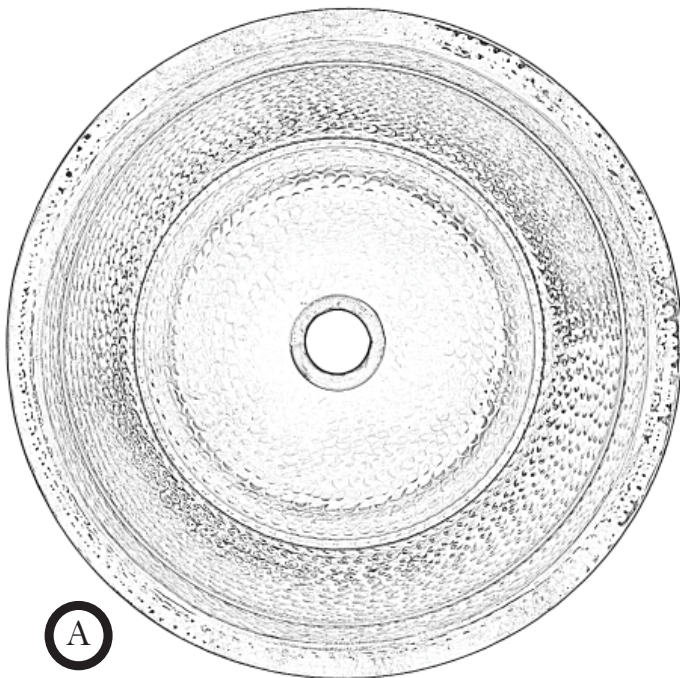

## SINK DETAILS

Round solid copper handcrafted in a polished copper and oil rubbed bronze finish with mirror mosaic.

Coordinating drain included.

Mounting Options: Partial Drop-In or Vessel Mount

PART	DESCRIPTION	QUANTITY
A	Bath Sink	1
B	Grid Drain	1

16 1/4" OD

7 1/2" D

Your copper sink A is handmade and therefore a work of art. Each sink is unique and can vary 1/4" in either direction. We highly recommend waiting to receive your sink before cutting your counter top.