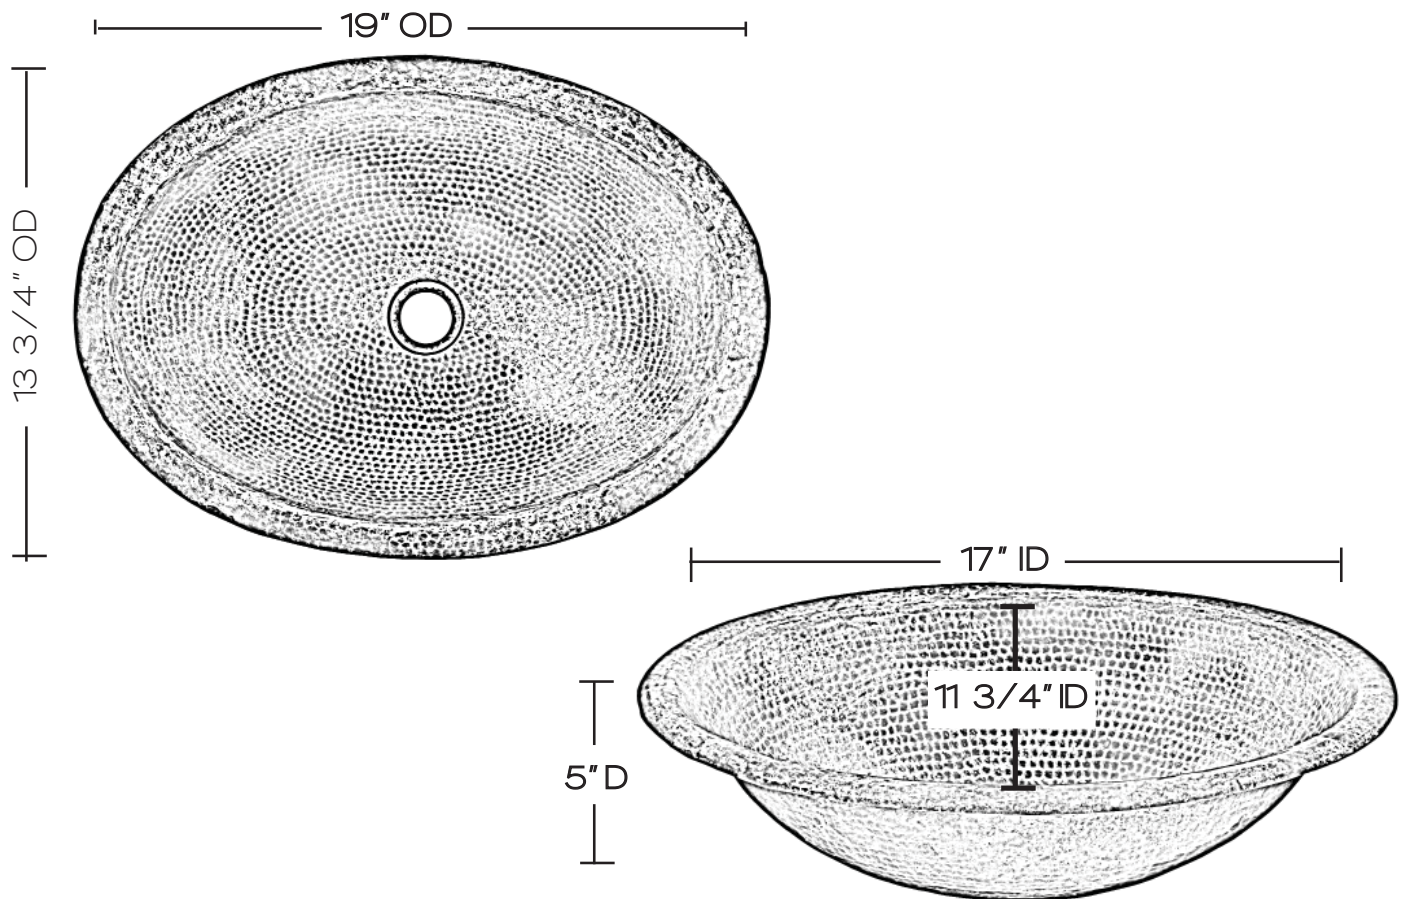

Hammered Nickel Matisse 20BC-BRN

SINK DETAILS

Oval handcrafted hammered nickel finish.
Coordinating drain available.
Mounting Options: Under Mount or Drop-In

Your copper sink is handmade and therefore a work of art. Each sink is unique and can vary 1/4" in either direction. We highly recommend waiting to receive your sink before cutting your counter top.