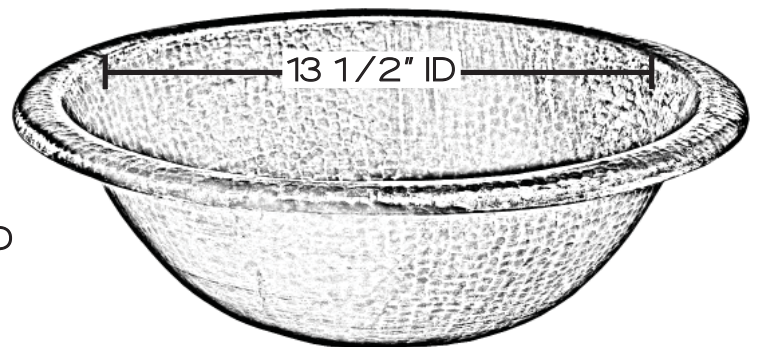

SINK DETAILS

---

Round handcrafted solid copper in medium copper finish.

Coordinating drain available.

Mounting Options: Under Mount or Drop-In

15 1/2" OD

5" D

13 1/2" ID

---

Your copper sink is handmade and therefore a work of art. Each sink is unique and can vary 1/4" in either direction. We highly recommend waiting to receive your sink before cutting your counter top.