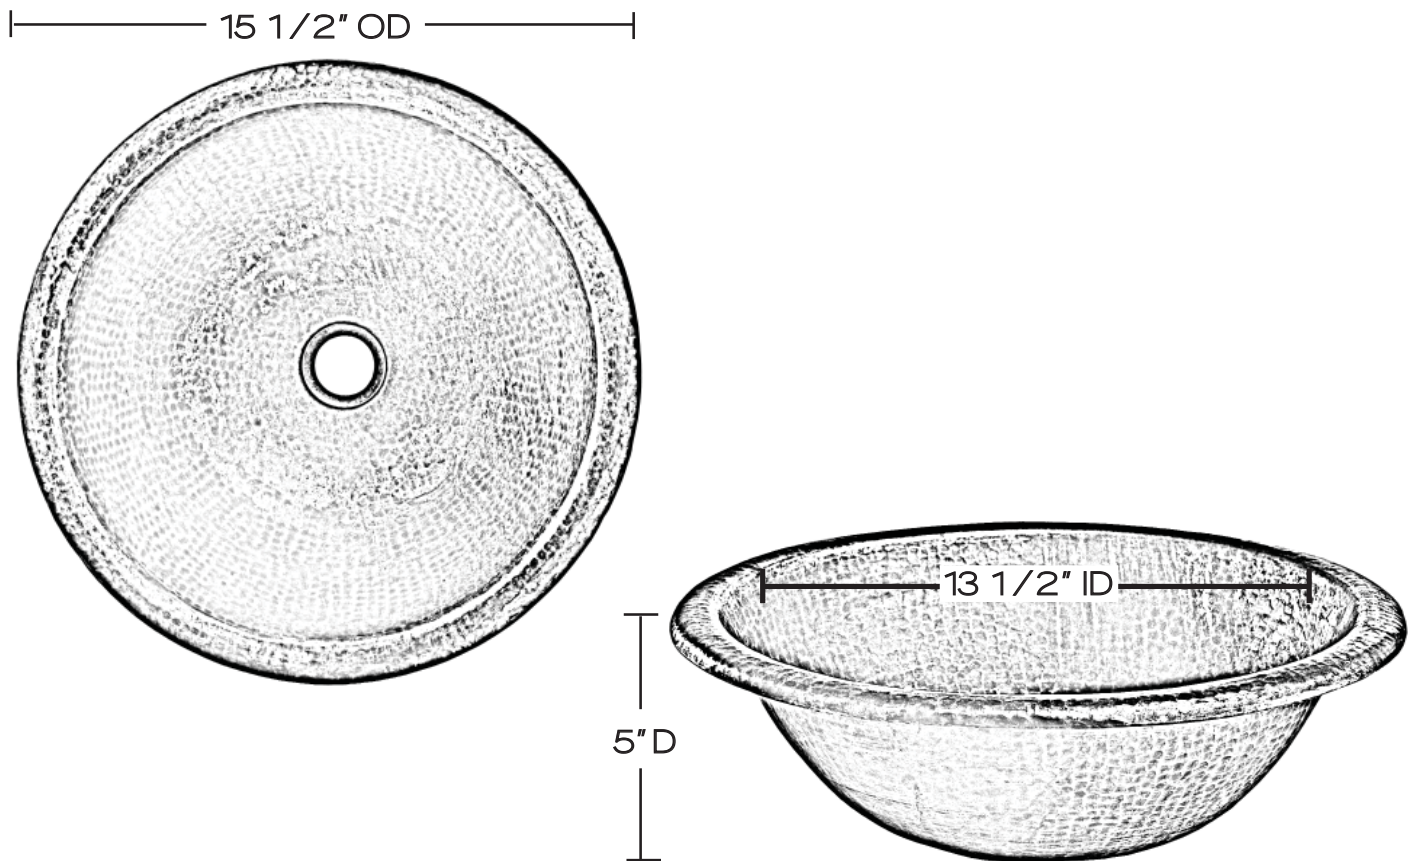

SINK DETAILS

Round handcrafted solid copper in black copper finish.

Coordinating drain available.

Mounting Options: Under Mount or Drop-In

Your copper sink is handmade and therefore a work of art. Each sink is unique and can vary 1/4" in either direction. We highly recommend waiting to receive your sink before cutting your counter top.