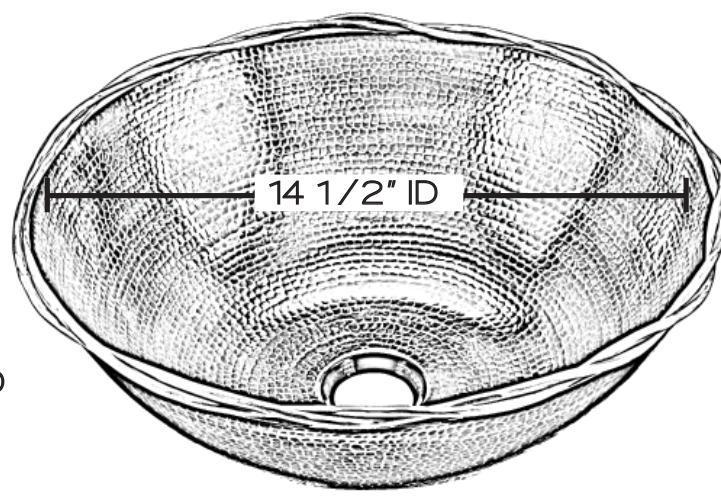

SINK DETAILS

---

Round handcrafted solid copper in black copper finish with a hammered nickel finished twisted rim.

Coordinating drain available.

Mounting Options: Under Mount or Drop-In

————— 15" OD —————

6" D

14 1/2" ID

---

Your copper sink is handmade and therefore a work of art. Each sink is unique and can vary 1/4" in either direction. We highly recommend waiting to receive your sink before cutting your counter top.