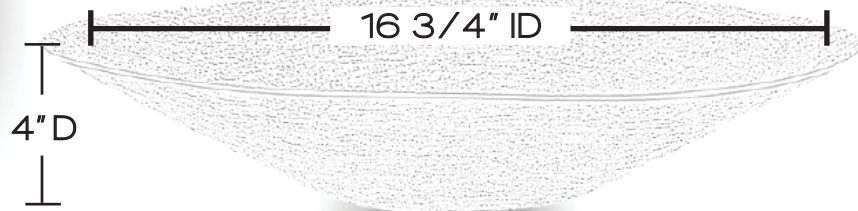

## SINK DETAILS

Round Handcrafted Solid Copper in Antique Satin Gold.  
Coordinating drain included.  
Mounting Options: Partial Drop-In or Vessel Mount

PART	DESCRIPTION	QUANTITY
A	Bath Sink	1
B	Grid Drain	1

19" OD

A

B

Your copper sink A is handmade and therefore a work of art. Each sink is unique and can vary 1/4" in either direction. We highly recommend waiting to receive your sink before cutting your counter top.