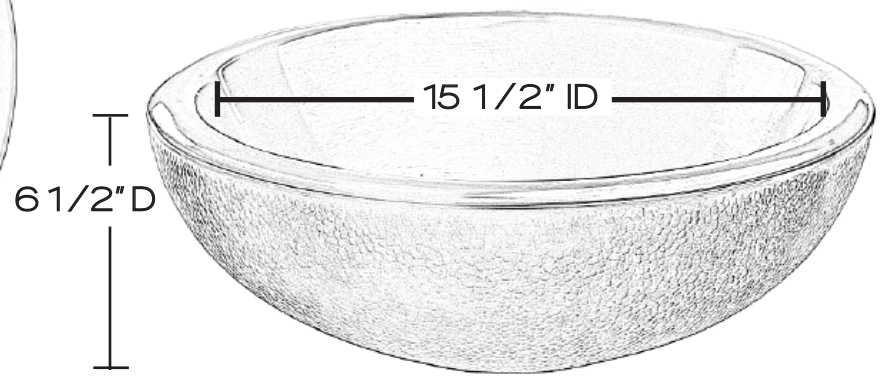

SINK DETAILS

Round Double Wall Handcrafted Solid Copper in Antique Copper Finish.

Coordinating drain included.

Mounting Options: Partial Drop-In or Vessel Mount

PART	DESCRIPTION	QUANTITY
A	Bath Sink	1
B	Grid Drain	1

Your copper sink A is handmade and therefore a work of art. Each sink is unique and can vary 1/4" in either direction. We highly recommend waiting to receive your sink before cutting your counter top.