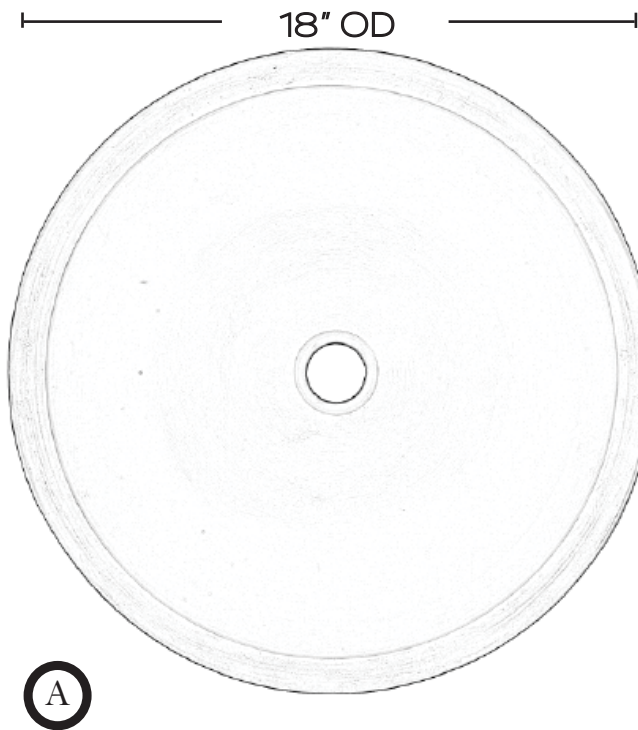

SINK DETAILS

Round Double Wall Handcrafted Solid Copper in Antique Copper Finish.

Coordinating drain included.

Mounting Options: Partial Drop-In or Vessel Mount

PART	DESCRIPTION	QUANTITY
A	Bath Sink	1
B	Grid Drain	1

Your copper sink A is handmade and therefore a work of art. Each sink is unique and can vary 1/4" in either direction. We highly recommend waiting to receive your sink before cutting your counter top.