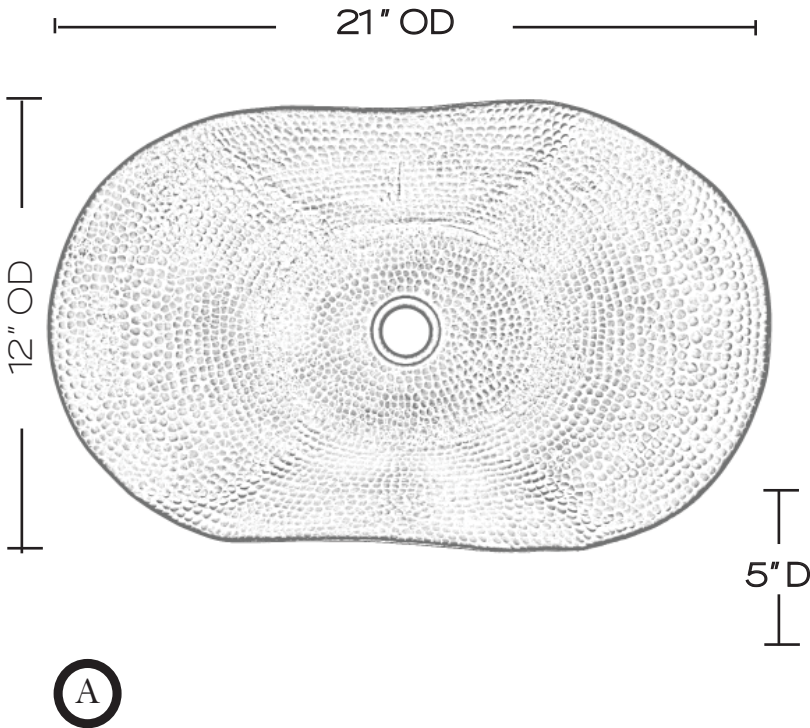

SINK DETAILS

Wavy rim oval handcrafted solid copper in black copper finish.
Coordinating drain included.
Mounting Options: Partial Drop-In or Vessel Mount

PART	DESCRIPTION	QUANTITY
A	Bath Sink	1
B	Grid Drain	1

Your copper sink A is handmade and therefore a work of art. Each sink is unique and can vary 1/4" in either direction. We highly recommend waiting to receive your sink before cutting your counter top.