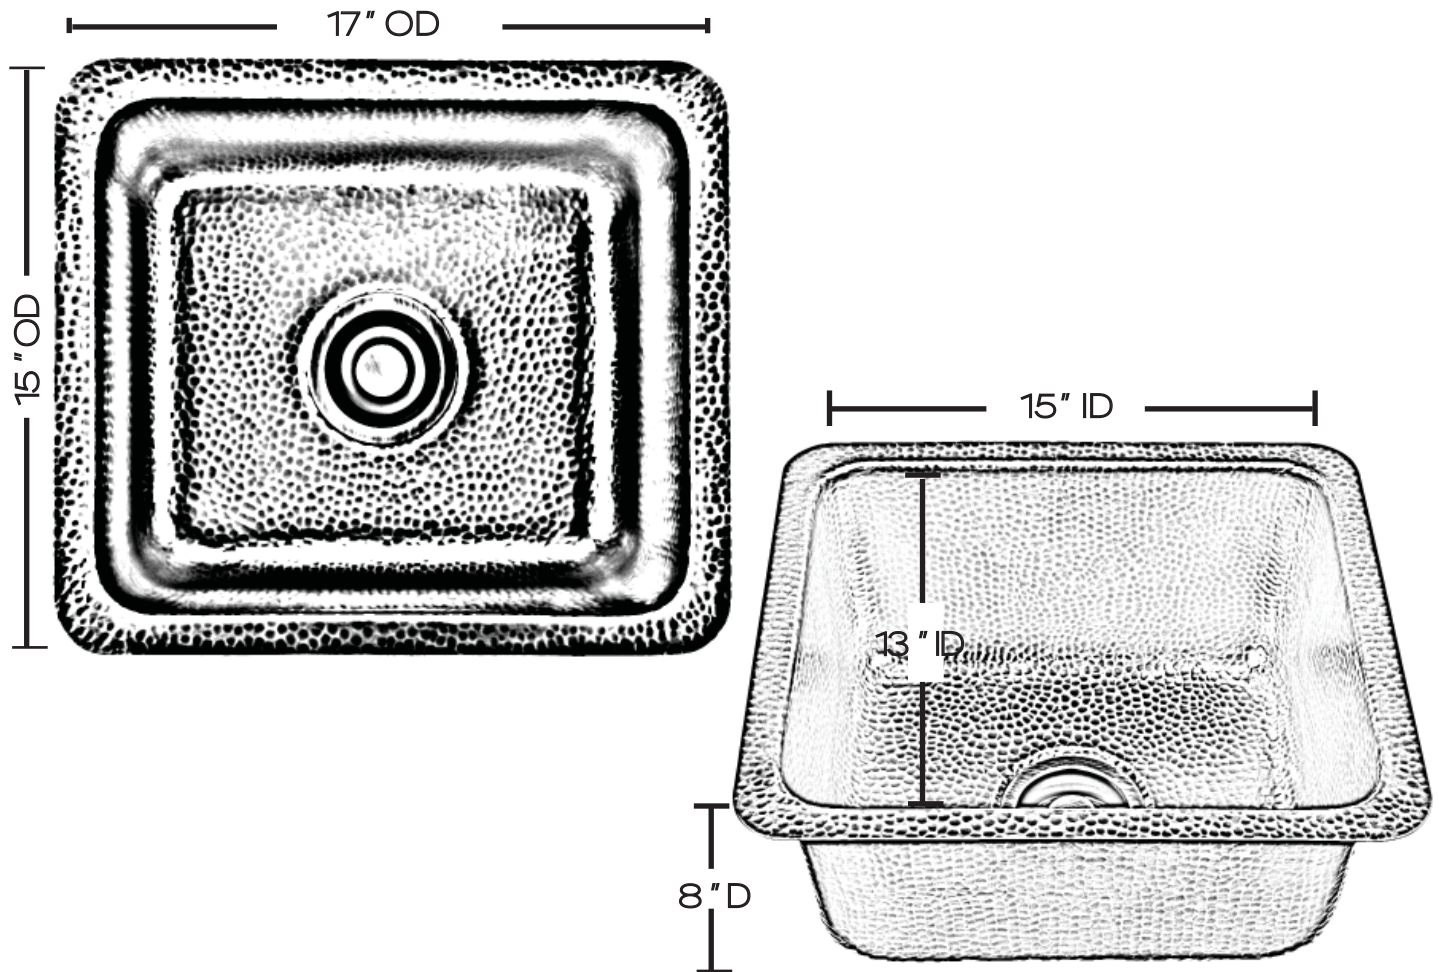

Black Copper Como

KPU-1715BC

SINK DETAILS

Square Hand Hammered Seamless Construction Solid Copper

Prep Sink in Black Copper Finish.

Coordinating Drain Available

Mounting Options: Under Mount or Drop-In

Your copper sink is handmade and therefore a work of art. Each sink is unique and can vary 1/4" in either direction. We highly recommend waiting to receive your sink before cutting your counter top.