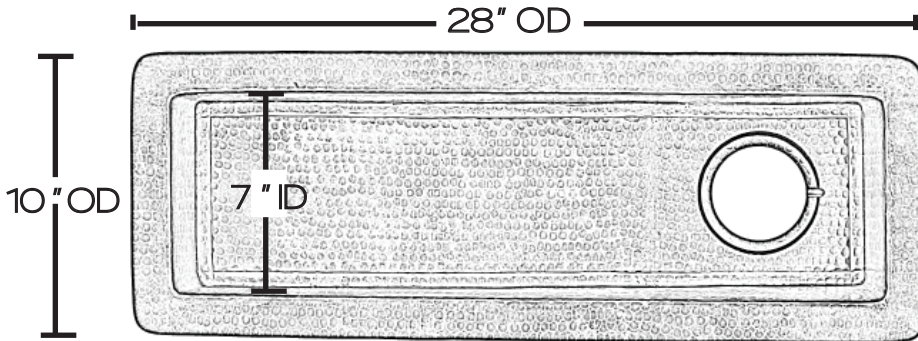

**SINK DETAILS**

Rectangular Hand Hammered Solid Copper in Black Copper Finish.

Coordinating drain included.

Mounting Options: Under Mount or Drop-In

PART	DESCRIPTION	QUANTITY
A	Bath Sink	1
B	Disposal Flange and Stopper	1

Your copper sink A is handmade and therefore a work of art. Each sink is unique and can vary 1/4" in either direction. We highly recommend waiting to receive your sink before cutting your counter top.