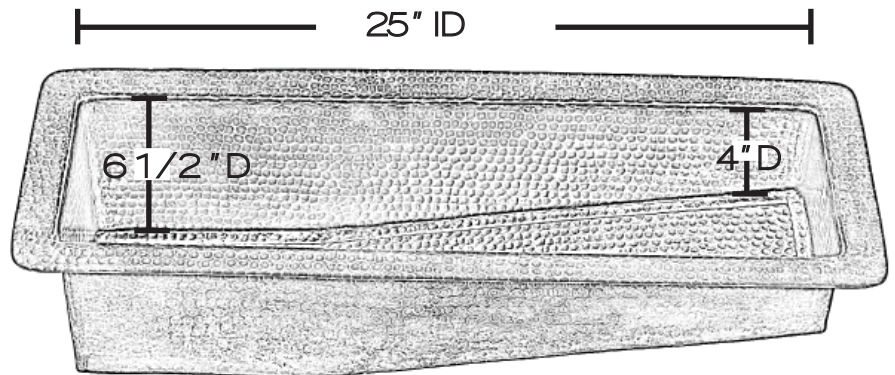

**SINK DETAILS**

Rectangular Hand Hammered Solid Copper in Black Copper Finish.

Coordinating drain included.

Mounting Options: Under Mount or Drop-In

PART	DESCRIPTION	QUANTITY
A	Bath Sink	1
B	Disposal Flange and Stopper	1

Your copper sink A is handmade and therefore a work of art. Each sink is unique and can vary 1/4" in either direction. We highly recommend waiting to receive your sink before cutting your counter top.