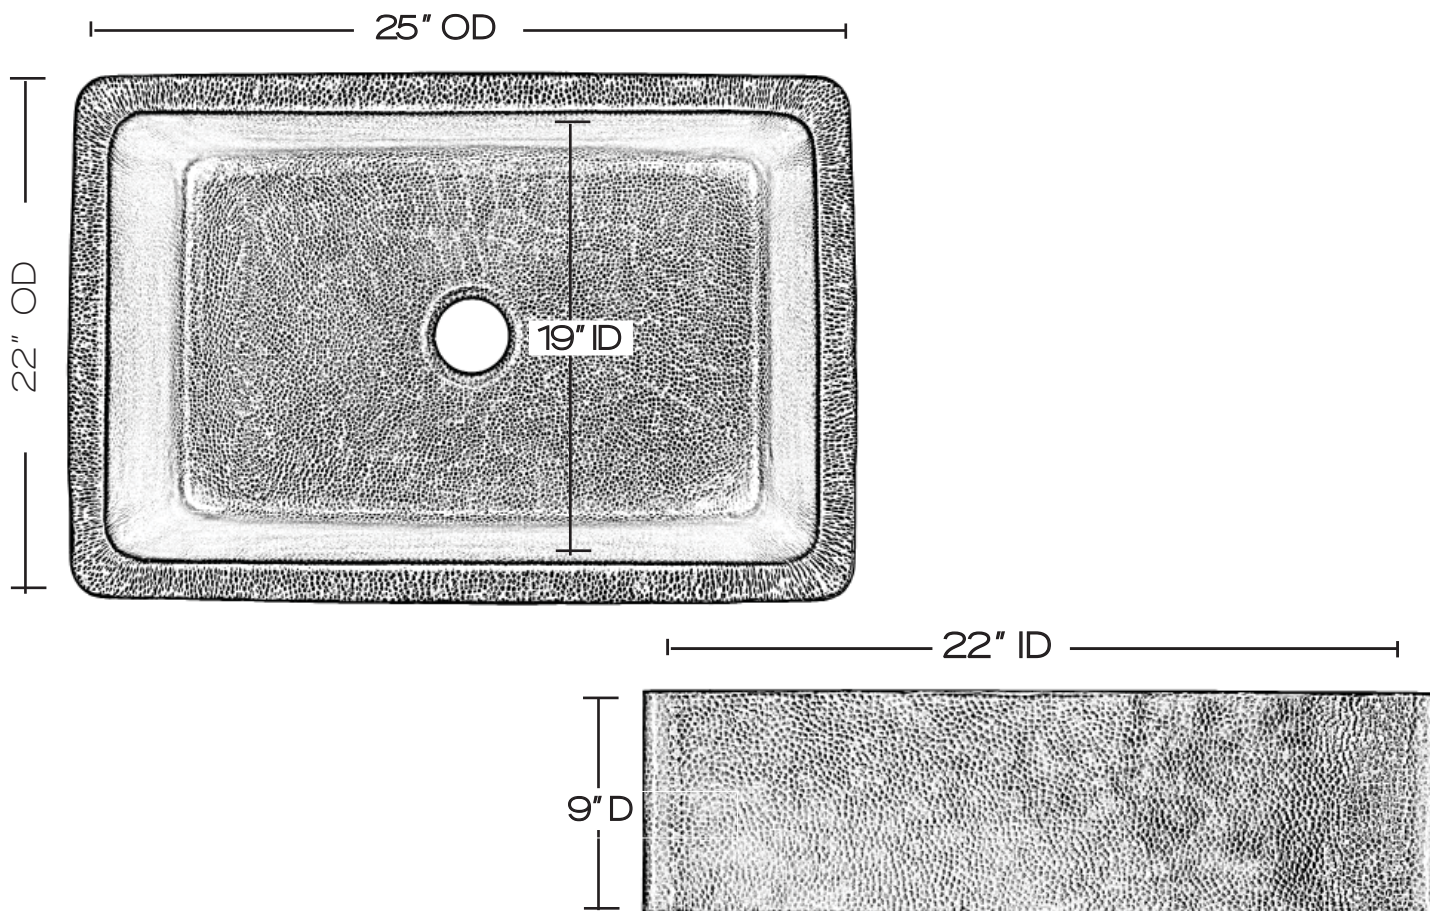

SINK DETAILS

Farmhouse Apron Front Single Bowl Hand Hammered Solid Copper Seamless Construction in Medium Antique Finish.

Coordinating drain available.

Mounting Options: Under Mount or Drop-In

Your copper sink is handmade and therefore a work of art. Each sink is unique and can vary 1/4" in either direction. We highly recommend waiting to receive your sink before cutting your counter top.