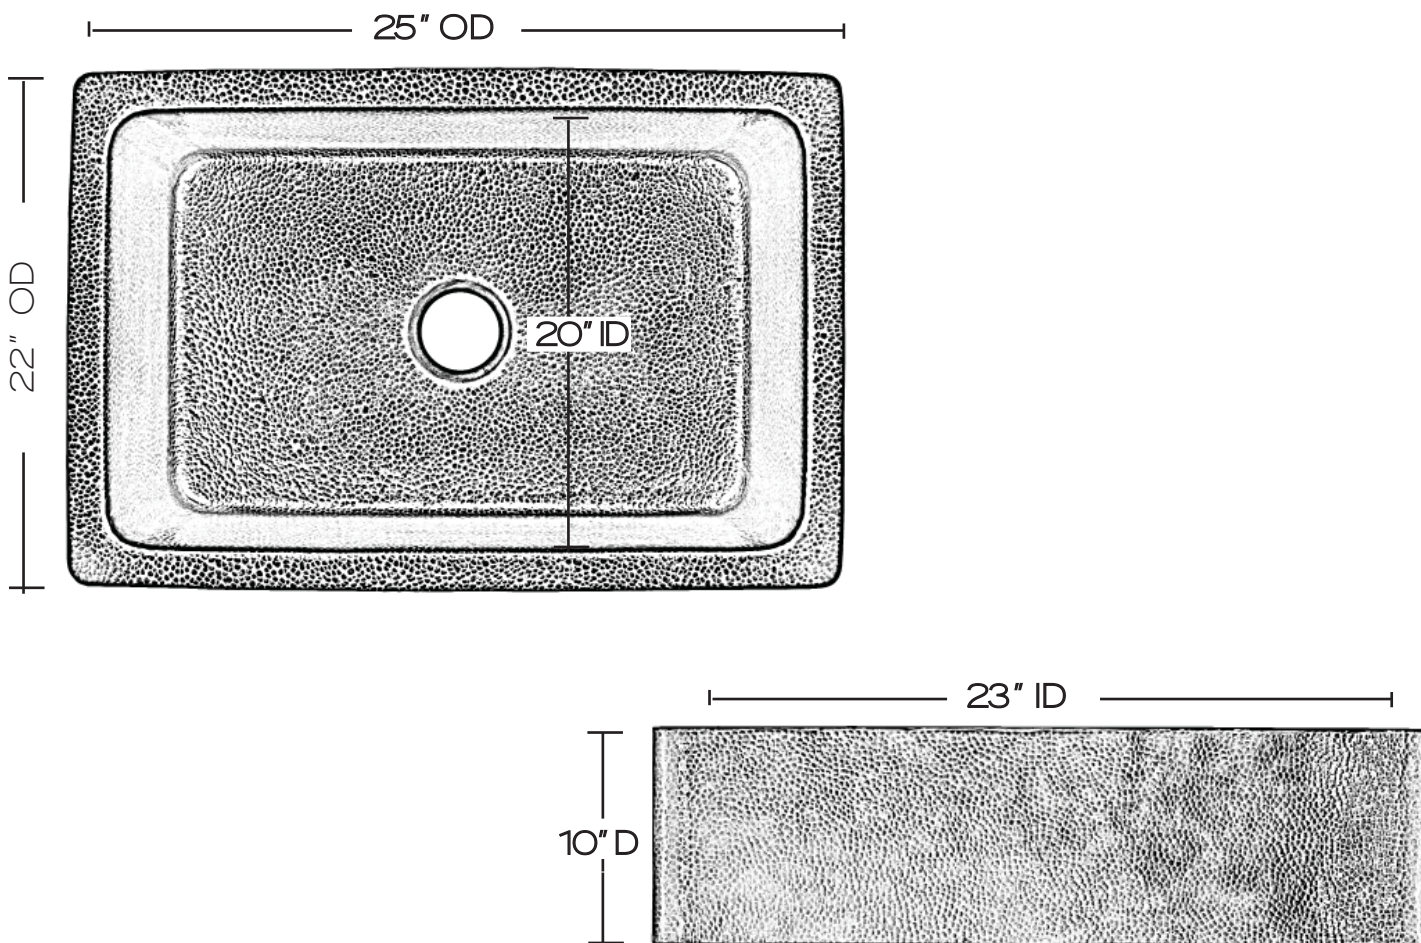

## SINK DETAILS

---

Farmhouse Apron Front Single Bowl Hand Hammered Solid  
Copper in Black Copper Finish.

Coordinating drain available.

Mounting Options: Under Mount or Drop-In

---

Your copper sink is handmade and therefore a work of art. Each sink is unique and can vary 1/4" in either direction. We highly recommend waiting to receive your sink before cutting your counter top.