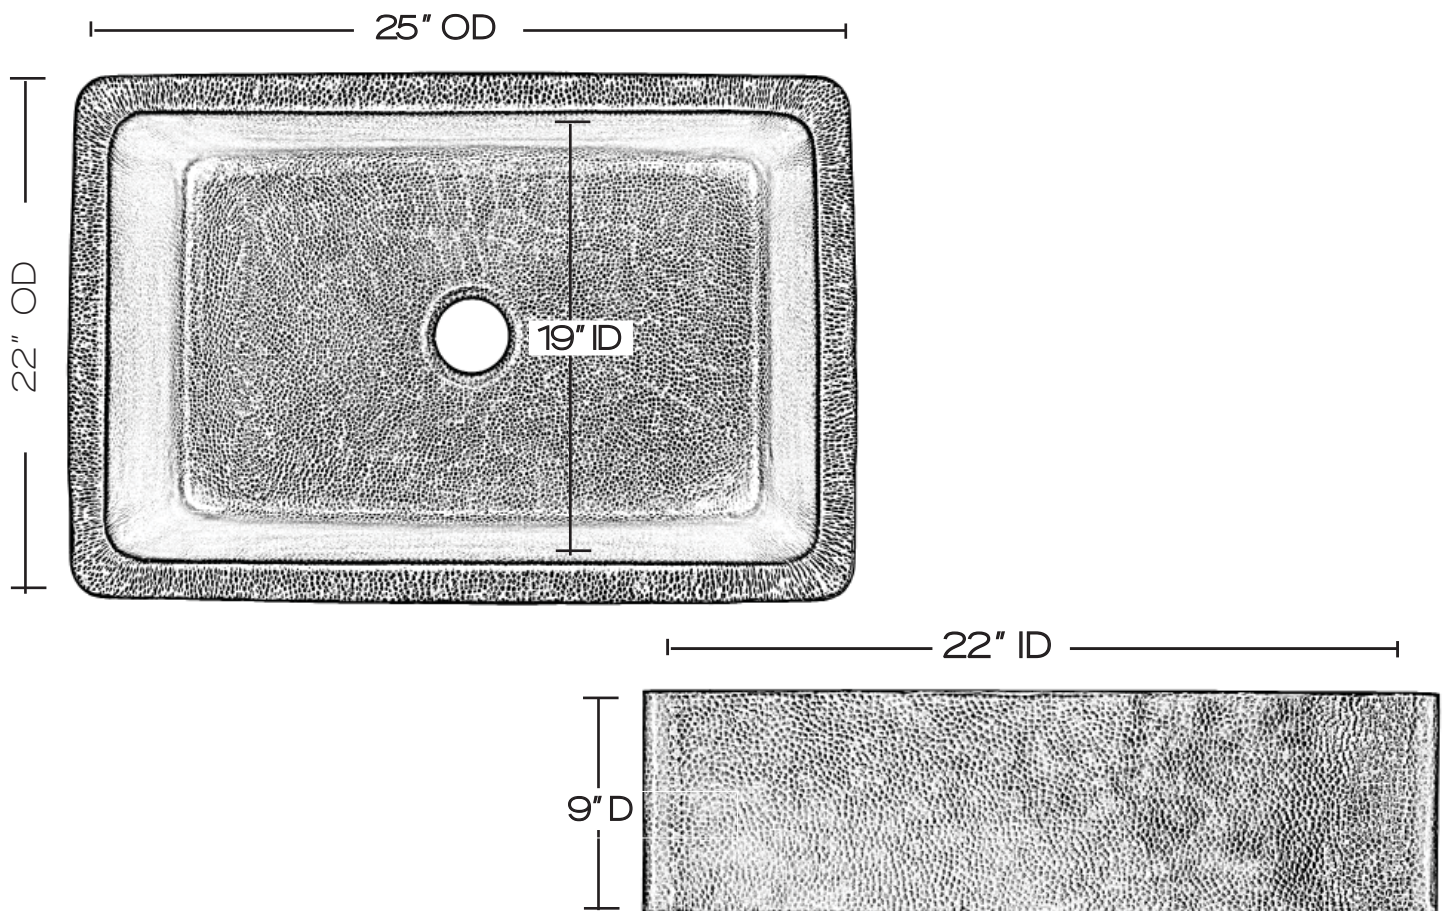

Petit Hammered Lucca

KSA-2522BRN

SINK DETAILS

Farmhouse Apron Front Single Bowl Hand Hammered Seamless Construction in Hammered Nickel Finish.

Coordinating drain available.

Mounting Options: Under Mount or Drop-In

Your copper sink is handmade and therefore a work of art. Each sink is unique and can vary 1/4" in either direction. We highly recommend waiting to receive your sink before cutting your counter top.