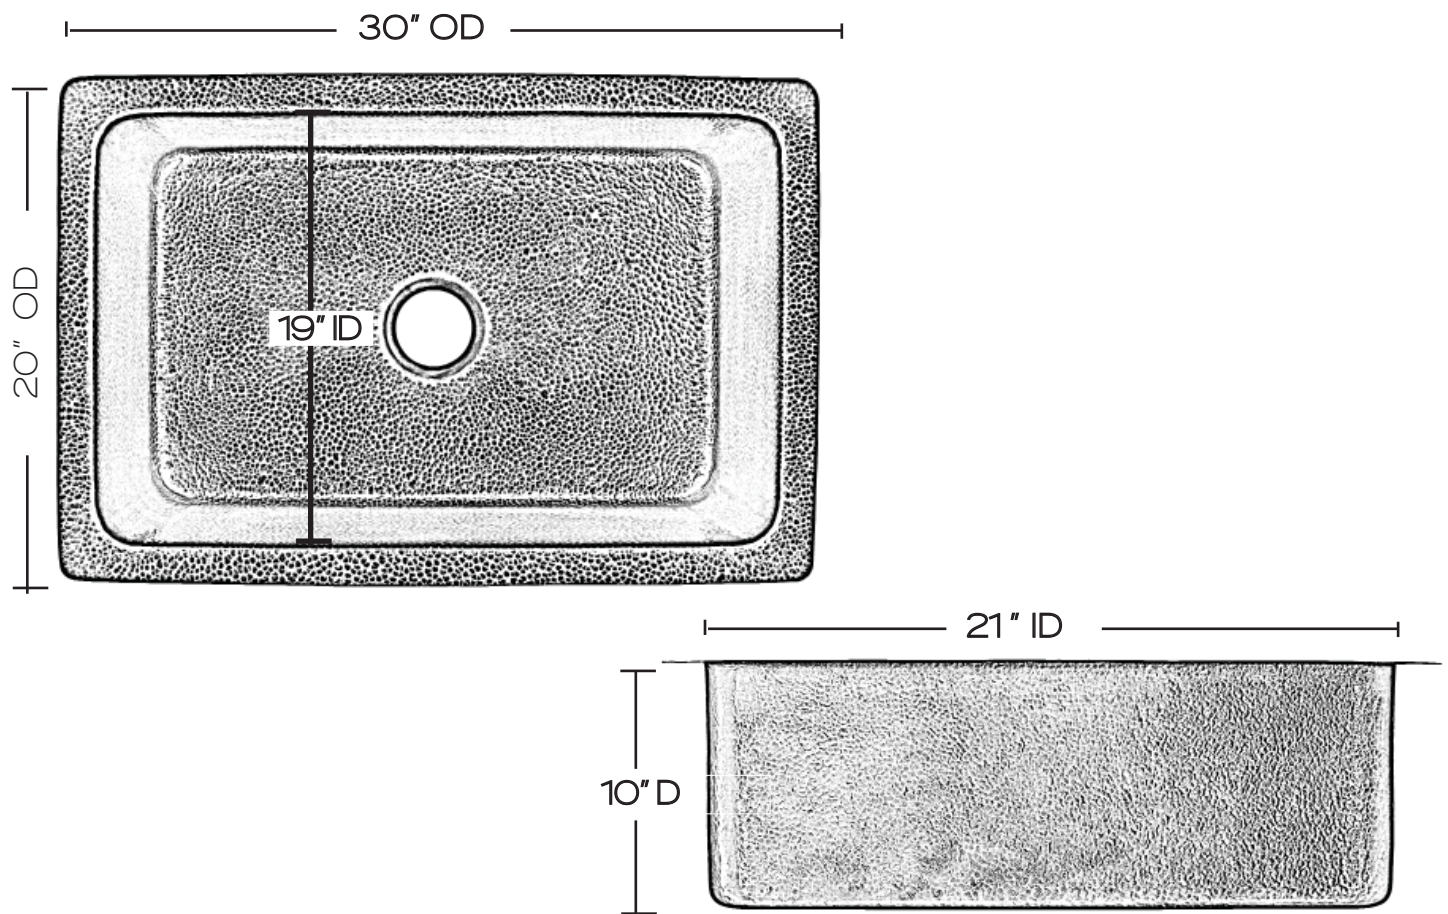

## SINK DETAILS

---

Hand Hammered Single Bowl Solid Copper Seamless Construction  
in Medium Antique Finish.

Coordinating drain available.

Mounting Options: Under Mount or Drop-In

---

Your copper sink is handmade and therefore a work of art. Each sink is unique and can vary 1/4" in either direction. We highly recommend waiting to receive your sink before cutting your counter top.